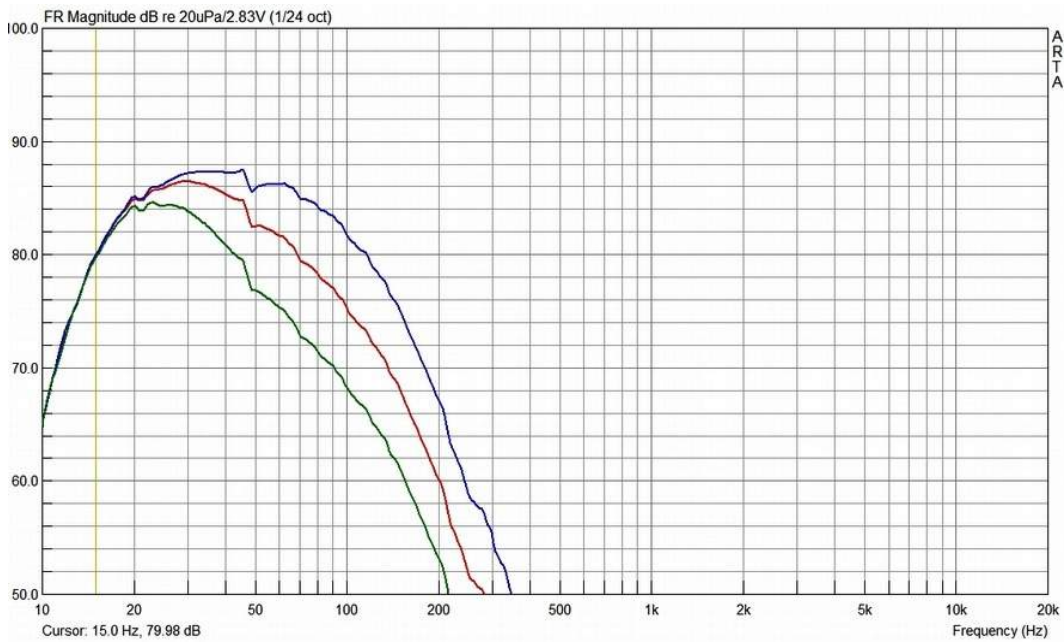

## Concert Sub

The Concert Sub is an active subwoofer based on the 26cm [Scanspeak 26W/4558T00](#) woofer combined with the [Hypex DS4.0](#) Class-D plate-amplifier. It is designed as a very compact, audiophile subwoofer that will provide a bigger sound-stage and also greater bass extension when used with small to medium sized main loudspeakers.

### Specifications

Sensitivity	87 dB / 2,83 volts
Power handling	400 watts
Frequency response	20 - 80 Hz (-3dB) / 17 - 120 Hz (-6dB)
Dimensions (W x H x D)	400 x 500 x 600 mm
Weight (finished product)	48 kg
Price DIY loudspeaker kit (all parts except wood)	EUR. 598,-