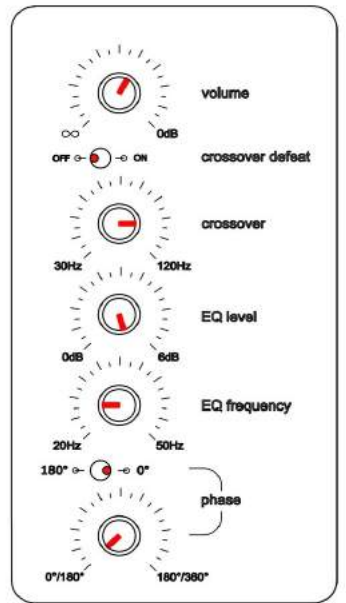

## Concert Sub

The Concert Sub is an active subwoofer based on the 26cm [Scanspeak 26W/4558T00](#) woofer combined with the [Hypex DS4.0](#) Class-D plate-amplifier. It is designed as a very compact, audiophile subwoofer that will provide a bigger sound-stage and also greater bass extension when used with small to medium sized main loudspeakers.

### Specifications

Sensitivity	87 dB / 2,83 volts
Power handling	400 watts
Frequency response	20 - 80 Hz (-3dB) / 17 - 120 Hz (-6dB)
Dimensions (W x H x D)	400 x 500 x 600 mm
Weight (finished product)	48 kg
Price DIY loudspeaker kit (all parts except wood)	EUR. 598,-