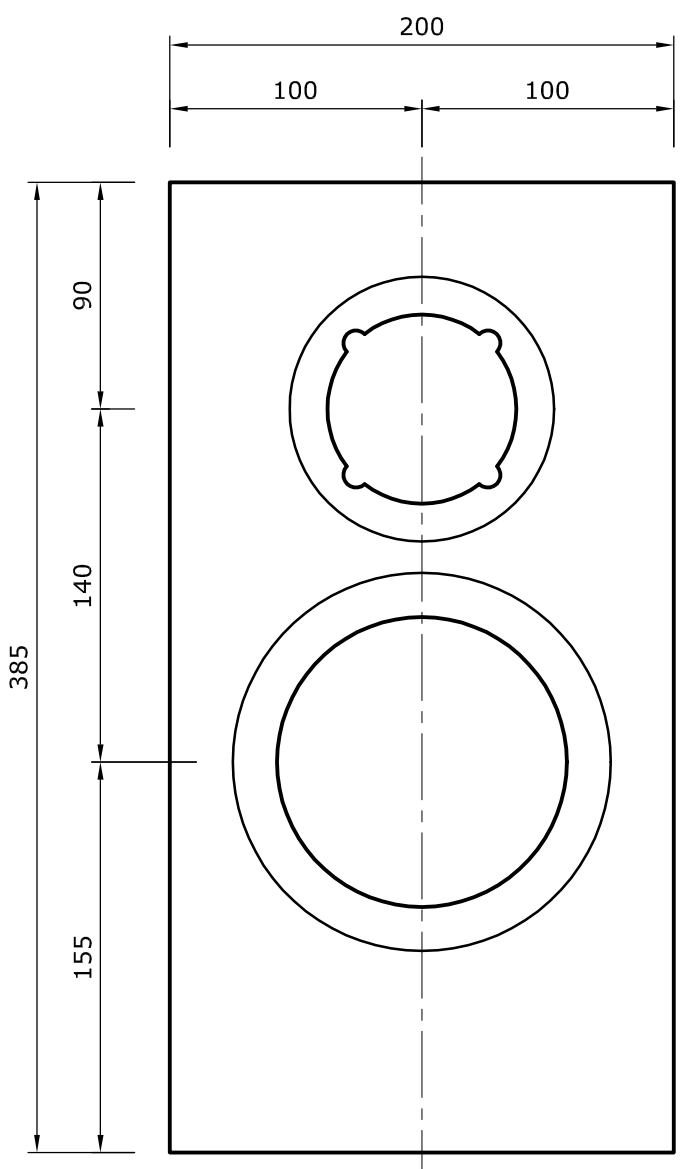

RevNo	Revision note	Date	Signature	Checked
-------	---------------	------	-----------	---------

front view

section

rear view

Itemref	Quantity	Title/Name, designation, material, dimension etc		Article No./Reference	
Designed by Tony Gee		Checked by	Approved by - date TG / 20-04-2012	File name Concertino_baffle	Date 20-04-2012
<b>Concerto Baffle</b>			<b>Humble Homemade Hifi</b>		
			www.humblehomemadehifi.nl	Edition 01	Sheet 1/1