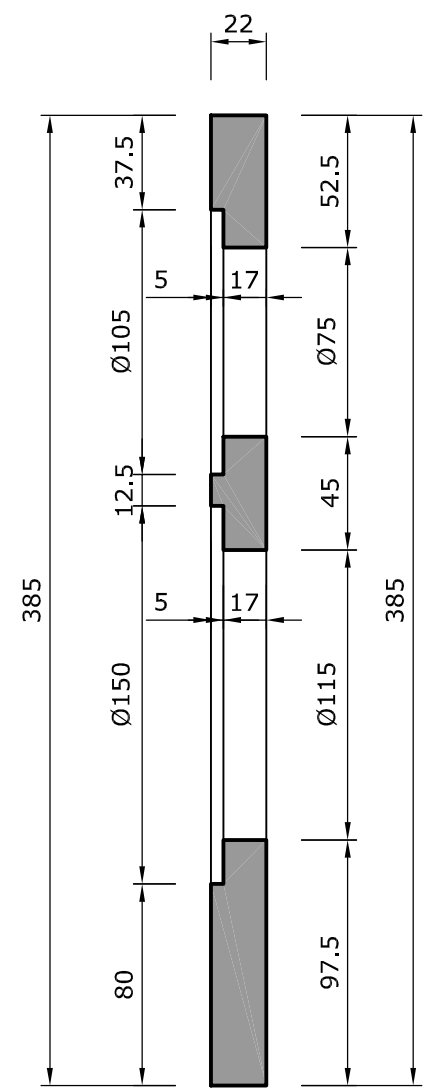

RevNo	Revision note	Date	Signature	Checked
-------	---------------	------	-----------	---------

front view

section

rear view

Itemref	Quantity	Title/Name, designation, material, dimension etc		Article No./Reference	
Designed by Tony Gee		Checked by	Approved by - date TG / 20-04-2012	File name Concertino_baffle	Date 20-04-2012
<b>Concerto Baffle</b>			<b>Humble Homemade Hifi</b>		
			www.humblehomemadehifi.nl	Edition 01	Sheet 1/1