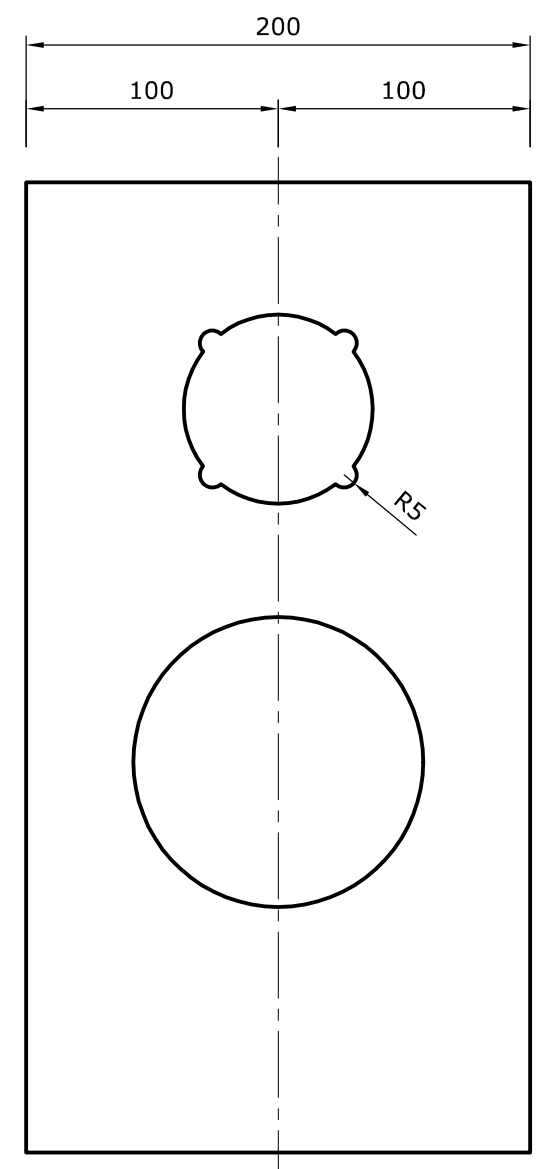

RevNo	Revision note	Date	Signature	Checked
-------	---------------	------	-----------	---------

front view

section

rear view

Itemref	Quantity	Title/Name, designation, material, dimension etc		Article No./Reference	
Designed by Tony Gee		Checked by	Approved by - date TG / 20-04-2012	File name Concertino_baffle	Date 20-04-2012
<b>Concerto Baffle</b>			<b>Humble Homemade Hifi</b>		
			www.humblehomemadehifi.nl	Edition 01	Sheet 1/1