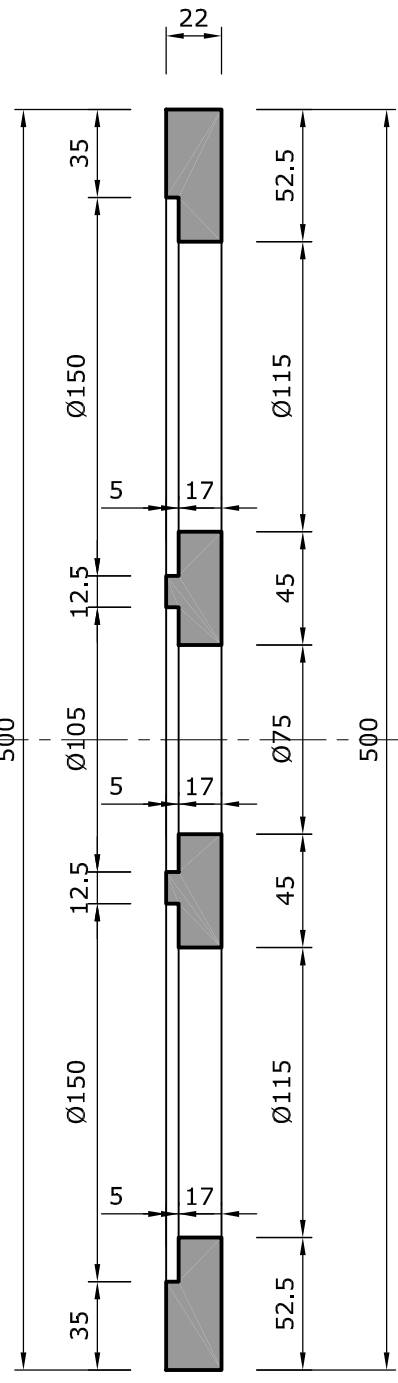

No part of this design including constructions, illustrations, schematics or other information presented here may be reproduced in any form without written or e-mail consent from Tony Gee. This design is free to use for private DIY-purposes only. Commercial use is strictly prohibited. Copyright 2012 © Humble Homemade Hifi - The Netherlands

RevNo	Revision note	Date	Signature	Checked
-------	---------------	------	-----------	---------

front view

section

rear view

Itemref	Quantity	Title/Name, designation, material, dimension etc		Article No./Reference	
Designed by Tony Gee		Checked by	Approved by - date TG / 20-04-2012	File name Concerto_baffle	Date 20-04-2012
Concerto Baffle			Humble Homemade Hifi		
			www.humblehomemadehifi.nl	Edition 01	Sheet 1/1