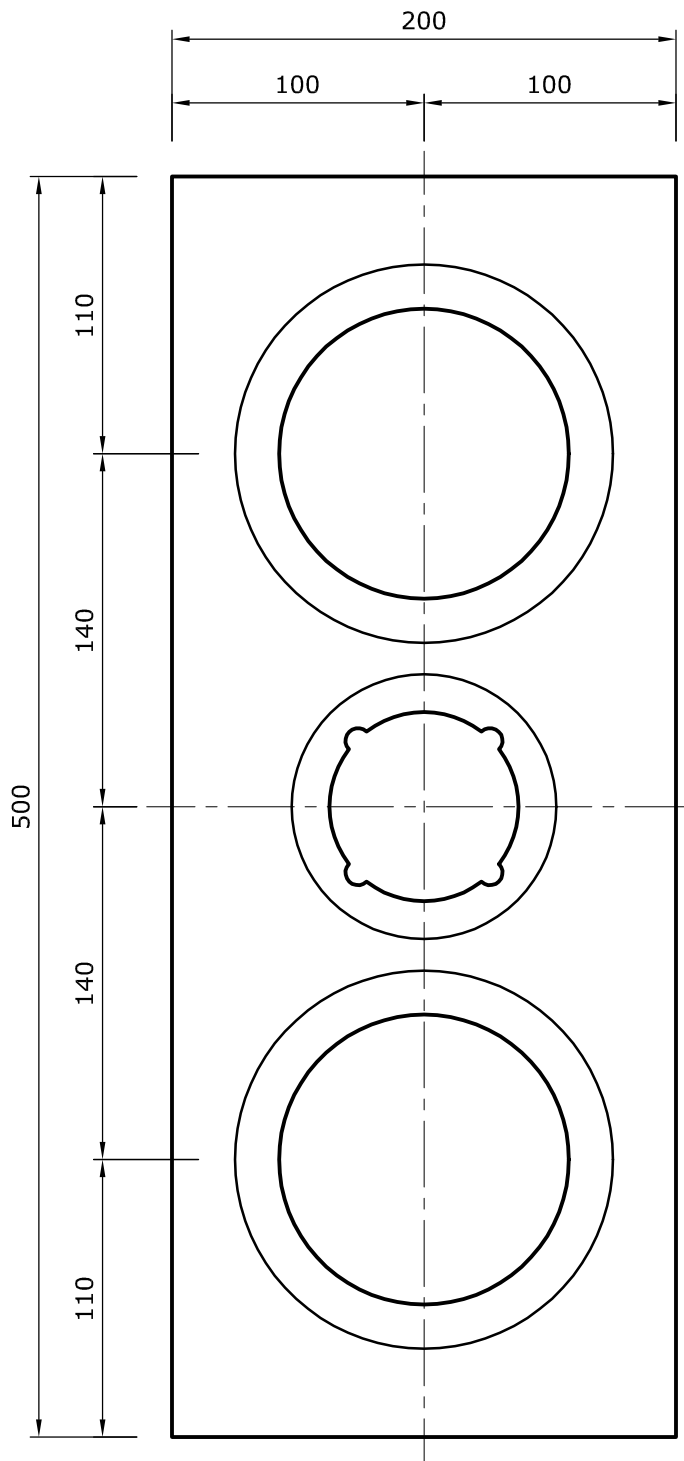

RevNo	Revision note	Date	Signature	Checked
-------	---------------	------	-----------	---------

front view

section

rear view

Itemref	Quantity	Title/Name, designation, material, dimension etc		Article No./Reference	
Designed by Tony Gee		Checked by	Approved by - date TG / 20-04-2012	File name Concerto_baffle	Date 20-04-2012
Concerto Baffle			Humble Homemade Hifi		
			www.humblehomemadehifi.nl	Edition 01	Sheet 1/1