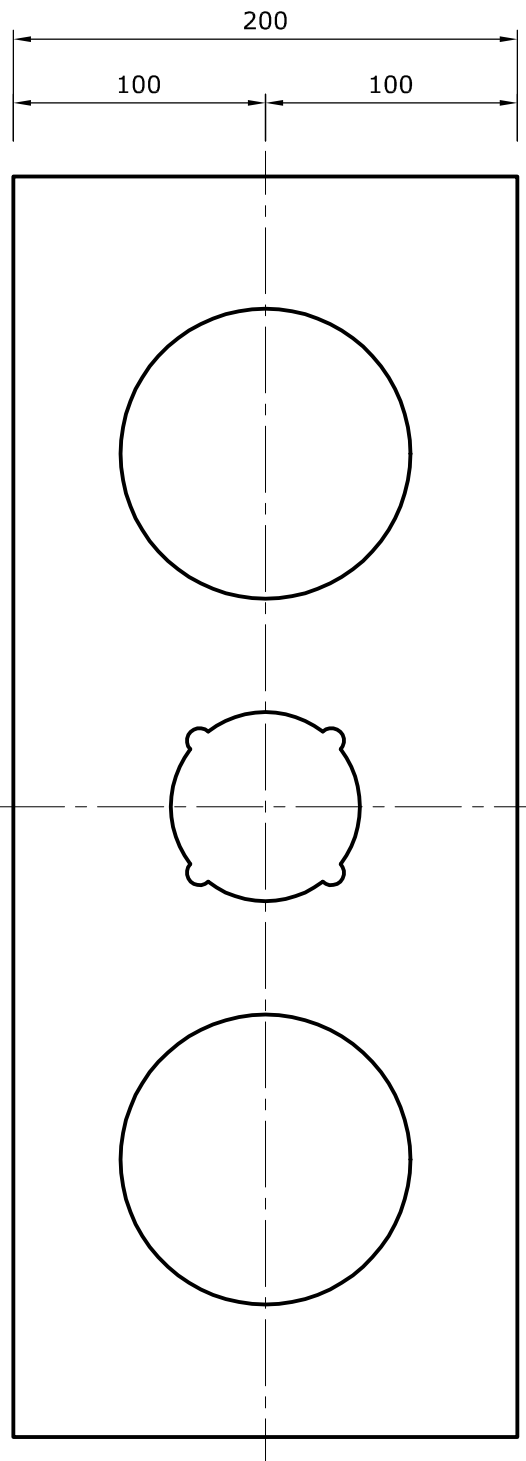

RevNo	Revision note	Date	Signature	Checked
-------	---------------	------	-----------	---------

front view

section

rear view

Itemref	Quantity	Title/Name, designation, material, dimension etc		Article No./Reference	
Designed by Tony Gee		Checked by	Approved by - date TG / 20-04-2012	File name Concerto_baffle	Date 20-04-2012
Concerto Baffle			Humble Homemade Hifi		
			www.humblehomemadehifi.nl	Edition 01	Sheet 1/1