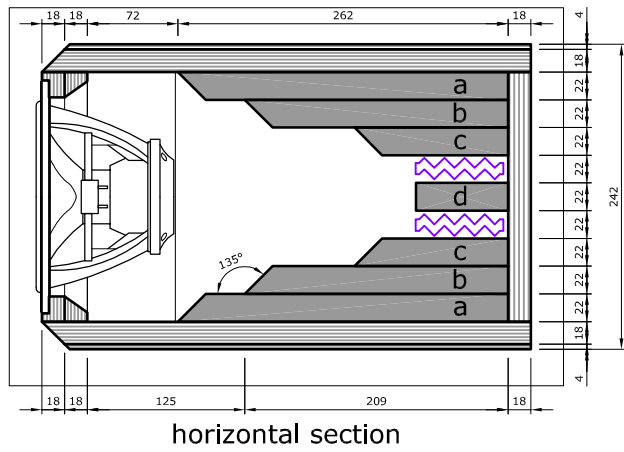

RevNo	Revision note	Date	Signature	Checked
-------	---------------	------	-----------	---------

tweeter: Scanspeak Illuminator D3004-6640  
 woofer: Scanspeak Illuminator 18W8741T00

netto volume: 38 litres  
 range: 35Hz - 40.000Hz (-3dB)  
 efficiency: 85dB / 2,83V  
 nominal impedance: 8 ohms (minimum 6,7 ohms)  
 reflexport: Intertechnik Jet Set 70 (MR=110mm)  
 internal wiring: Jantzen Audio 6N Solid Core  
 binding-posts: WBT-0703Cu Nextgen

dampingmaterial: Intertechnik Sonofil-S  
 (2 sheets per speaker) 

Copyright 2013 © Humble Homemade Hifi

- parts list for one pair of speaker cabinets:
- 4 mm Marine Grade birch plywood:
- side panel ..... 388 x 1000 mm - 4 pieces
  - top panel ..... 352 x 198 mm - 2 pieces
- 18 mm Marine Grade birch plywood:
- side panel ..... 388 x 1000 mm - 4 pieces
  - top + bottom panel ..... 198 x 352 mm - 4 pieces
  - front panel ..... 198 x 1000 mm - 4 pieces
  - rear panel ..... 198 x 960 mm - 2 pieces
  - internal panel e ..... 198 x 70 mm - 6 pieces
- 22 mm MDF:
- internal panel a ..... 262 x 960 mm - 4 pieces
  - internal panel b ..... 740 x 209 mm - 4 pieces
  - internal panel c ..... 740 x 122 mm - 4 pieces
  - internal panel d ..... 740 x 73 mm - 2 pieces
  - base-plate small ..... 200 x 350 mm - 2 pieces
  - base-plate large ..... 300 x 440 mm - 4 pieces