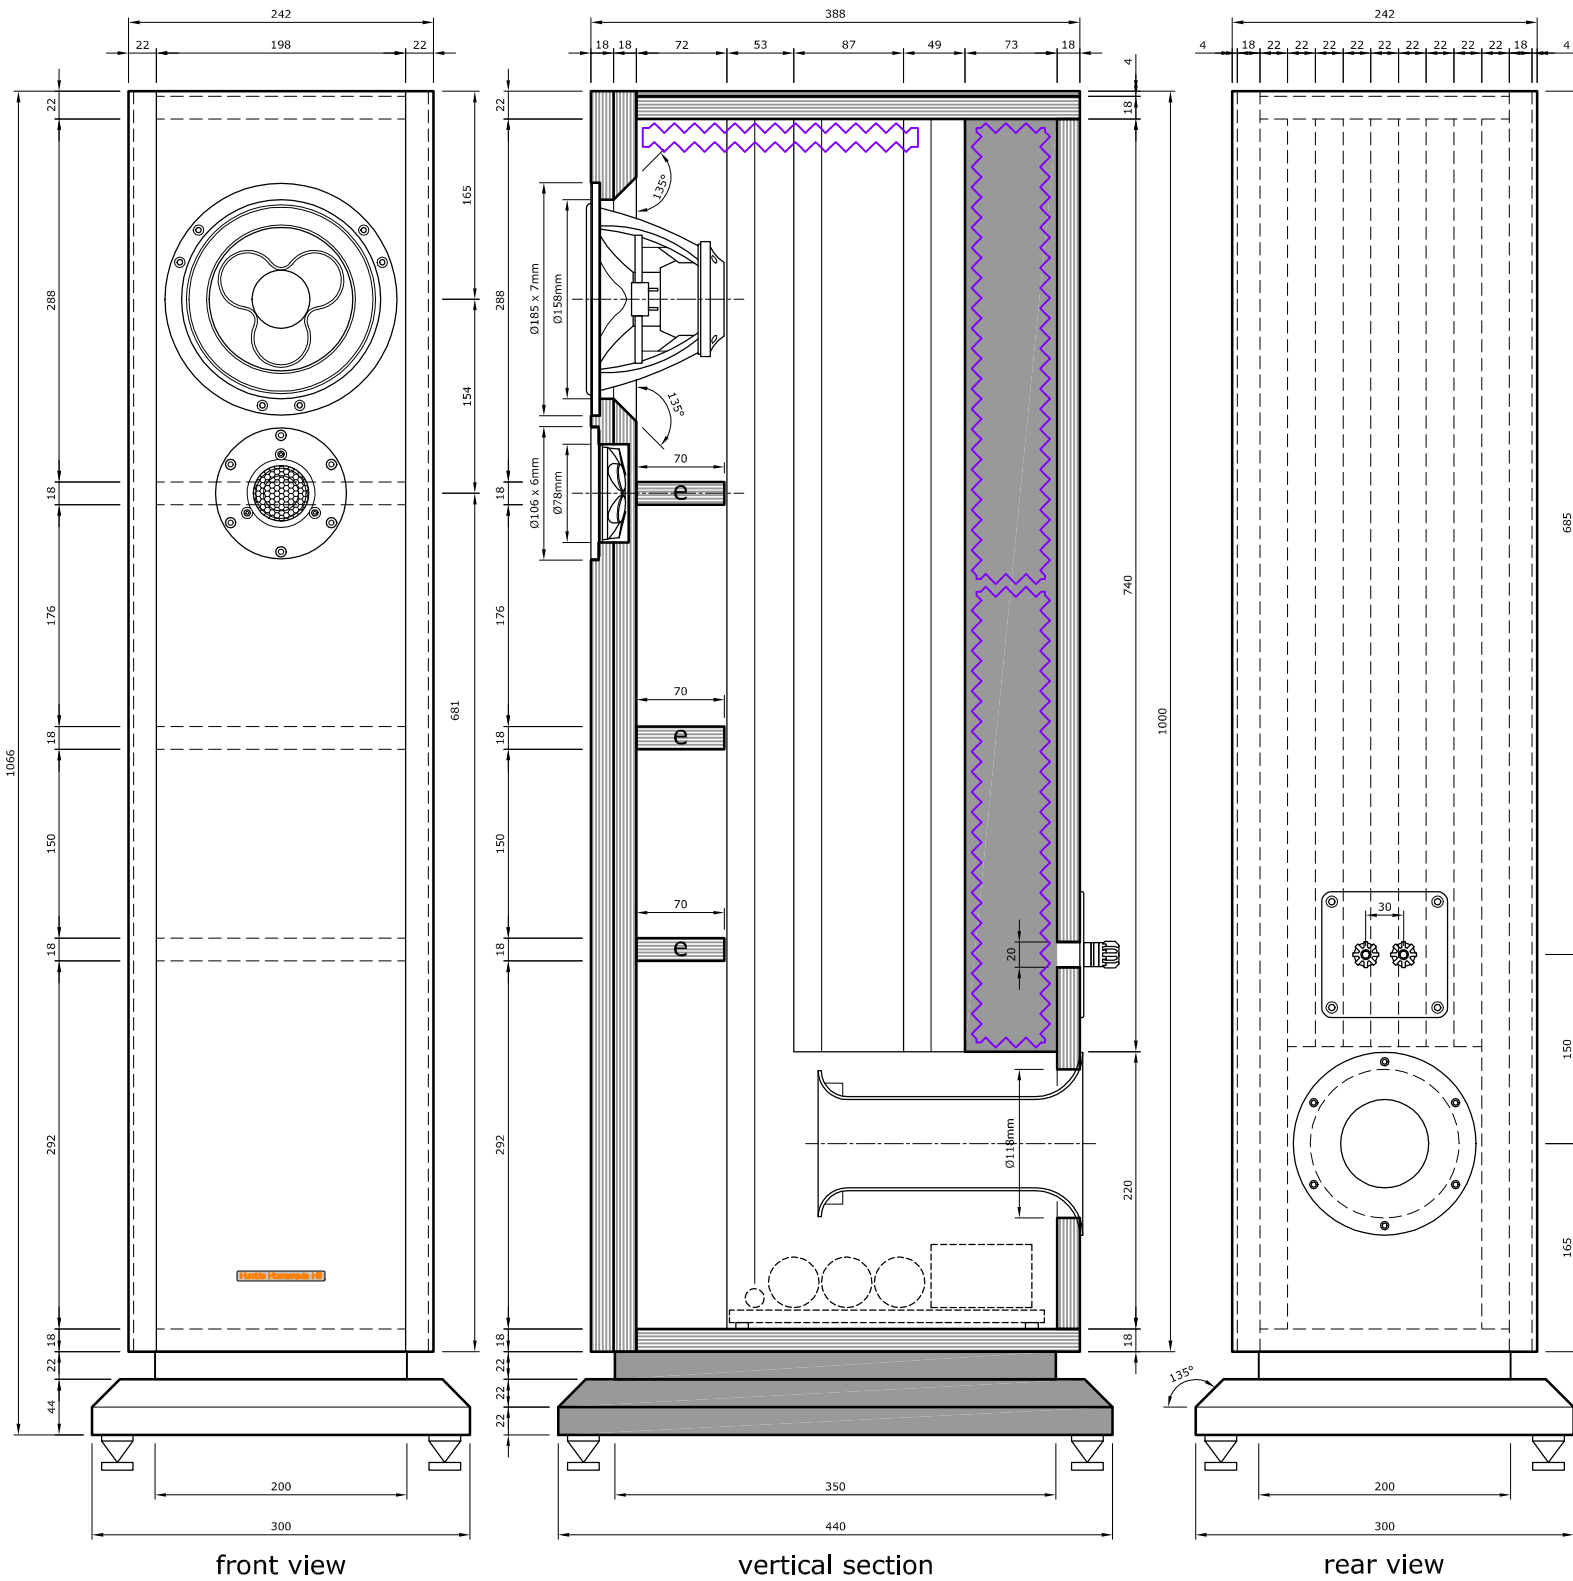

RevNo	Revision note	Date	Signature	Checked
-------	---------------	------	-----------	---------

tweeter: Scanspeak Illuminator D3004-6640  
 woofer: Scanspeak Illuminator 18W8741T00

netto volume: 38 litres  
 range: 35Hz - 40.000Hz (-3dB)  
 efficiency: 85dB / 2,83V  
 nominal impedance: 8 ohms (minimum 6,7 ohms)  
 reflexport: Intertechnik Jet Set 70 (MR=110mm)  
 internal wiring: Jantzen Audio 6N Solid Core  
 binding-posts: WBT-0703Cu Nextgen

dampingmaterial: Intertechnik Sonofil-S  
 (2 sheets per speaker) 

Copyright 2013 © Humble Homemade Hifi

- parts list for one pair of speaker cabinets:
- 4 mm Marine Grade birch plywood:
- side panel ..... 388 x 1000 mm - 4 pieces
  - top panel ..... 352 x 198 mm - 2 pieces
- 18 mm Marine Grade birch plywood:
- side panel ..... 388 x 1000 mm - 4 pieces
  - top + bottom panel ..... 198 x 352 mm - 4 pieces
  - front panel ..... 198 x 1000 mm - 4 pieces
  - rear panel ..... 198 x 960 mm - 2 pieces
  - internal panel e ..... 198 x 70 mm - 6 pieces
- 22 mm MDF:
- internal panel a ..... 262 x 960 mm - 4 pieces
  - internal panel b ..... 740 x 209 mm - 4 pieces
  - internal panel c ..... 740 x 122 mm - 4 pieces
  - internal panel d ..... 740 x 73 mm - 2 pieces
  - base-plate small ..... 200 x 350 mm - 2 pieces
  - base-plate large ..... 300 x 440 mm - 4 pieces