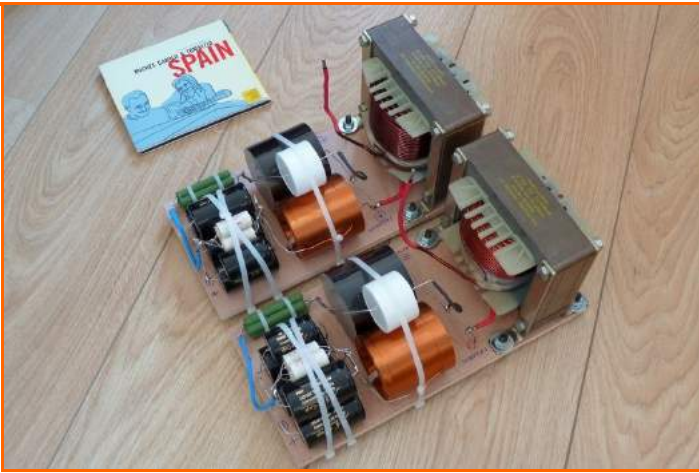

HH Humble Homemade Hifi

L' Orfeo Series Concert Series Tips and Tricks Components Services About us
Orfeo Euridice Speranza Plutone

Speranza

Very high-grade three-way loudspeaker based on two [Scanspeak 22W/8857T00](#) Revelator aluminium cone woofers, the [Scanspeak 15M/4531K00](#) dedicated Revelator paper cone midrange driver and the [Scanspeak R3004/662000](#) Illuminator ring radiator tweeter.