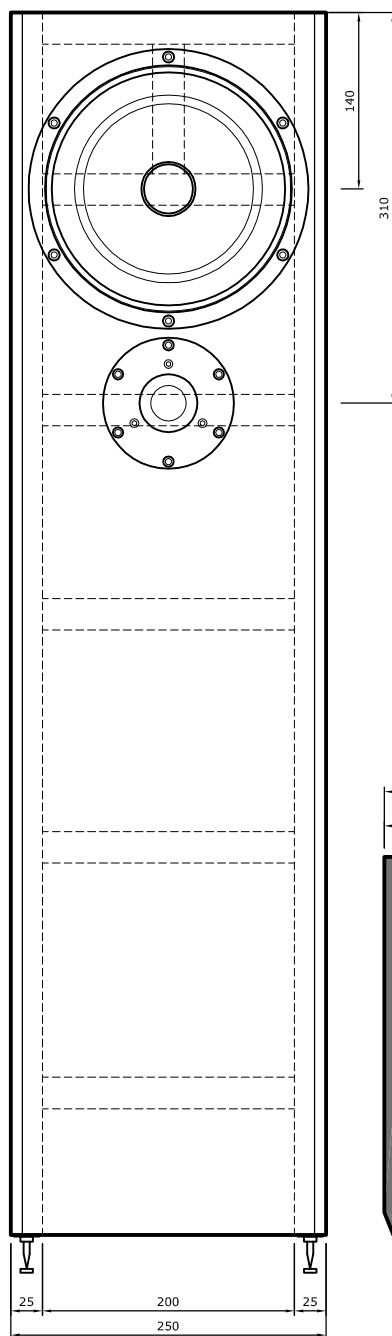

vertical section

front view

horizontal section

Humble Homemade Hifi - Classic

- * 25mm mdf
- * woofer: Seas CA22RNX Vbox= 38 liter netto $Q_{tc} = 0,77$ f-3dB = 50Hz
- * tweeter: Scanspeak D2904-7100-01