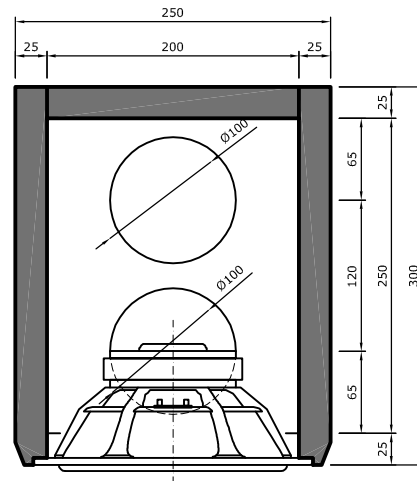

vertical section

front view

horizontal section

Humble Homemade Hifi - Classic

- * 25mm mdf
- * woofer: Seas CA22RNX Vbox= 38 liter netto $Q_{tc} = 0,77$ f-3dB = 50Hz
- * tweeter: Scanspeak D2904-7100-01