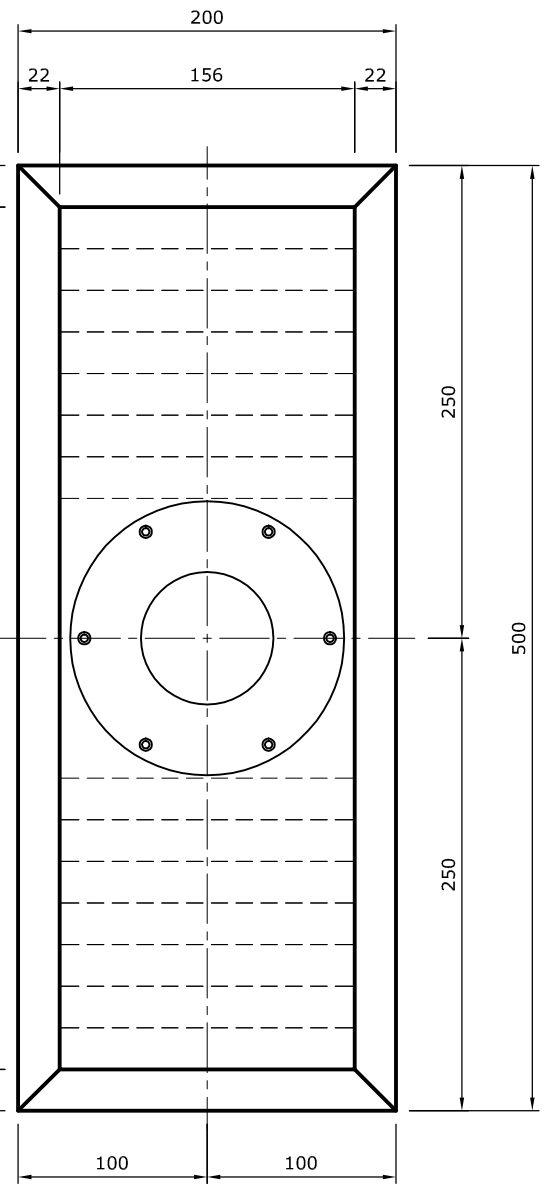

RevNo	Revision note	Date	Signature	Checked
-------	---------------	------	-----------	---------

front view

vertical section

rear view

top view / bottom view

cabinet material: 22mm mdf  
 netto volume: 17 litres  
 range: 56Hz - 40.000Hz (-3dB)  
 QRD range: +/- 300 - 1500Hz  
 efficiency: 89dB / 2,83V  
 nominal impedance: 4 ohms  
 tweeter: Scanspeak D2604 / 8330  
 woofers: Scanspeak 15W / 8434G00  
 reflexport: Intertechnik Jet Set 70  
 dampingmaterial: Intertechnik Damping 10  
 Intertechnik Sonofil-S

Copyright 2012 © Humble Homemade Hifi

parts list 22mm mdf (for one pair of speaker cabinets)

- side panel ..... 378 x 500mm - 4 pieces \*
- top / bottom panel ..... 200 x 378mm - 4 pieces \*
- front baffle ..... 200 x 500mm - 2 pieces
- rear panel ..... 156 x 456mm - 2 pieces
- internal panel a ..... 156 x 240mm - 4 pieces
- internal panel b ..... 156 x 180mm - 8 pieces
- internal panel c ..... 156 x 120mm - 8 pieces
- internal panel d ..... 156 x 40mm - 4 pieces

\* dimensions for panels with mitered joints

-	2	High Grade Loudspeaker Kit	Concerto		
Itemref	Quantity	Title/Name, designation, material, dimension etc	Article No./Reference		
Designed by Tony Gee	Checked by	Approved by - date TG / 01-07-2012	File name Concerto_05	Date 27-10-2012	Scale A3 - 1:4
Concerto			Humble Homemade Hifi		
			www.humblehomemadedhifi.nl	Edition 05	Sheet 1/1