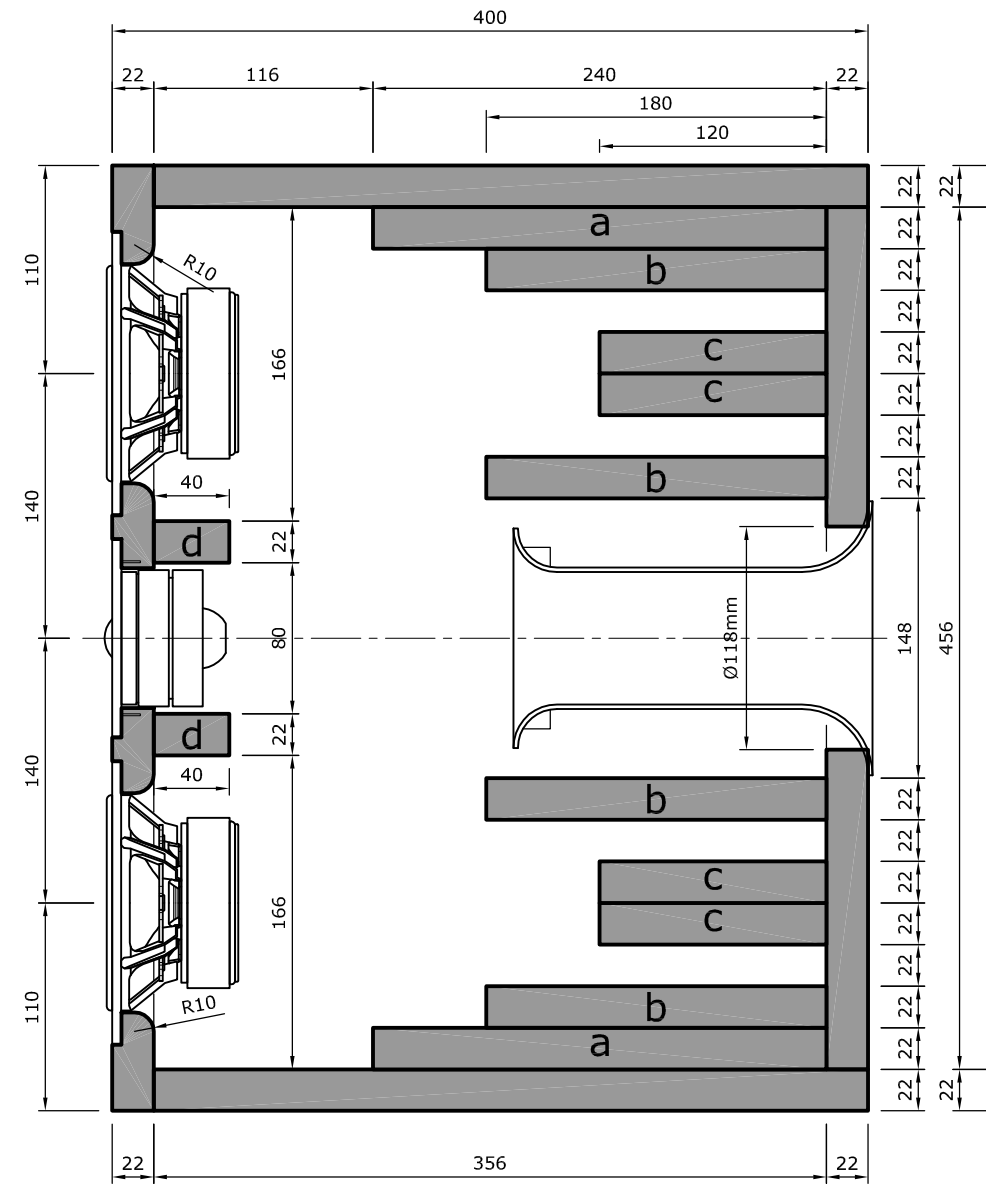

RevNo	Revision note	Date	Signature	Checked
-------	---------------	------	-----------	---------

front view

vertical section

rear view

top view / bottom view

cabinet material: 22mm mdf  
 netto volume: 17 litres  
 range: 56Hz - 40.000Hz (-3dB)  
 QRD range: +/- 300 - 1500Hz  
 efficiency: 89dB / 2,83V  
 nominal impedance: 4 ohms  
 tweeter: Scanspeak D2604 / 8330  
 woofers: Scanspeak 15W / 8434G00  
 reflexport: Intertechnik Jet Set 70  
 dampingmaterial: Intertechnik Damping 10  
 Intertechnik Sonofil-S

Copyright 2012 © Humble Homemade Hifi

parts list 22mm mdf (for one pair of speaker cabinets)

- side panel ..... 378 x 500mm - 4 pieces \*
- top / bottom panel ..... 200 x 378mm - 4 pieces \*
- front baffle ..... 200 x 500mm - 2 pieces
- rear panel ..... 156 x 456mm - 2 pieces
- internal panel a ..... 156 x 240mm - 4 pieces
- internal panel b ..... 156 x 180mm - 8 pieces
- internal panel c ..... 156 x 120mm - 8 pieces
- internal panel d ..... 156 x 40mm - 4 pieces

\* dimensions for panels with mitered joints

-	2	High Grade Loudspeaker Kit	Concerto		
Itemref	Quantity	Title/Name, designation, material, dimension etc	Article No./Reference		
Designed by Tony Gee	Checked by	Approved by - date TG / 01-07-2012	File name Concerto_05	Date 27-10-2012	Scale A3 - 1:4
Concerto			Humble Homemade Hifi		
			www.humblehomemadedhifi.nl	Edition 05	Sheet 1/1