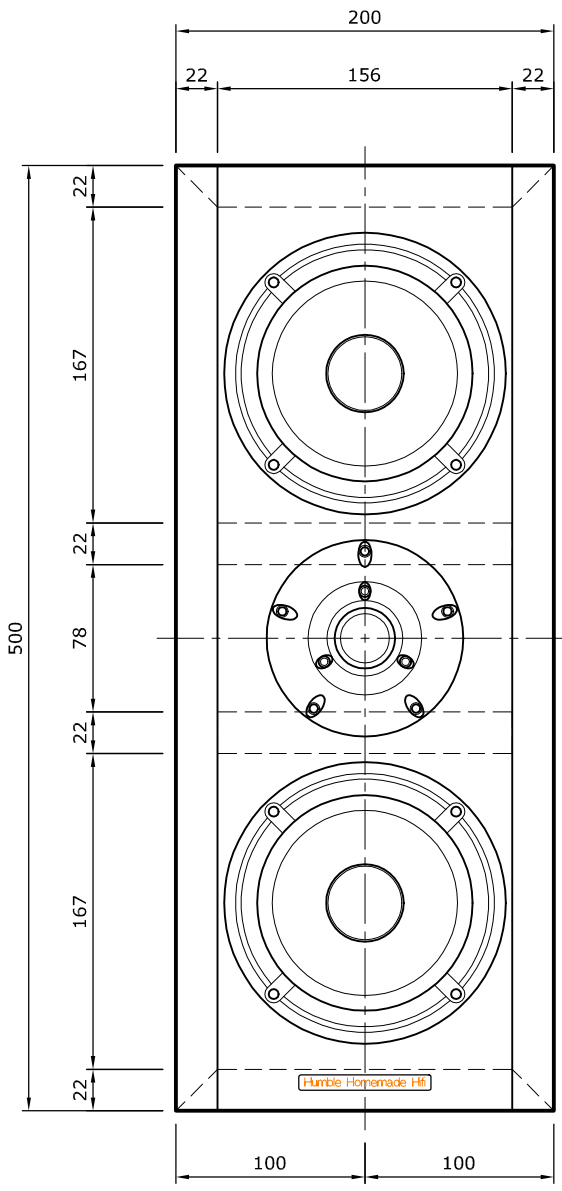

RevNo	Revision note	Date	Signature	Checked
-------	---------------	------	-----------	---------

front view

vertical section

rear view

top view / bottom view

cabinet material: 22mm mdf  
 netto volume: 17 litres  
 range: 56Hz - 40.000Hz (-3dB)  
 QRD range: +/- 300 - 1500Hz  
 efficiency: 89dB / 2,83V  
 nominal impedance: 4 ohms  
 tweeter: Scanspeak D2604 / 8330  
 woofers: Scanspeak 15W / 8434G00  
 reflexport: Intertechnik Jet Set 70  
 dampingmaterial: Intertechnik Damping 10  
 Intertechnik Sonofil-S

Copyright 2012 © Humble Homemade Hifi

parts list 22mm mdf (for one pair of speaker cabinets)

- side panel ..... 378 x 500mm - 4 pieces \*
- top / bottom panel ..... 200 x 378mm - 4 pieces \*
- front baffle ..... 200 x 500mm - 2 pieces
- rear panel ..... 156 x 456mm - 2 pieces
- internal panel a ..... 156 x 240mm - 4 pieces
- internal panel b ..... 156 x 180mm - 8 pieces
- internal panel c ..... 156 x 120mm - 8 pieces
- internal panel d ..... 156 x 40mm - 4 pieces

\* dimensions for panels with mitered joints

-	2	High Grade Loudspeaker Kit	Concerto		
Itemref	Quantity	Title/Name, designation, material, dimension etc	Article No./Reference		
Designed by Tony Gee	Checked by	Approved by - date TG / 01-07-2012	File name Concerto_05	Date 27-10-2012	Scale A3 - 1:4
Concerto			Humble Homemade Hifi		
			www.humblehomemadedhifi.nl	Edition 05	Sheet 1/1