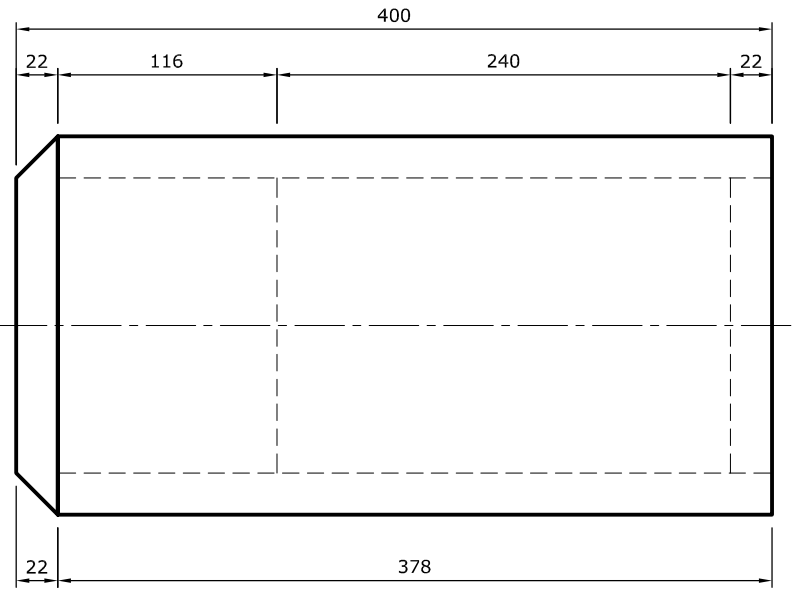

RevNo	Revision note	Date	Signature	Checked
-------	---------------	------	-----------	---------

front view

vertical section

rear view

top view / bottom view

cabinet material: 22mm mdf  
 netto volume: 17 litres  
 range: 56Hz - 40.000Hz (-3dB)  
 QRD range: +/- 300 - 1500Hz  
 efficiency: 89dB / 2,83V  
 nominal impedance: 4 ohms  
 tweeter: Scanspeak D2604 / 8330  
 woofers: Scanspeak 15W / 8434G00  
 reflexport: Intertechnik Jet Set 70  
 dampingmaterial: Intertechnik Damping 10  
 Intertechnik Sonofil-S

Copyright 2012 © Humble Homemade Hifi

parts list 22mm mdf (for one pair of speaker cabinets)

- side panel ..... 378 x 500mm - 4 pieces \*
- top / bottom panel ..... 200 x 378mm - 4 pieces \*
- front baffle ..... 200 x 500mm - 2 pieces
- rear panel ..... 156 x 456mm - 2 pieces
- internal panel a ..... 156 x 240mm - 4 pieces
- internal panel b ..... 156 x 180mm - 8 pieces
- internal panel c ..... 156 x 120mm - 8 pieces
- internal panel d ..... 156 x 40mm - 4 pieces