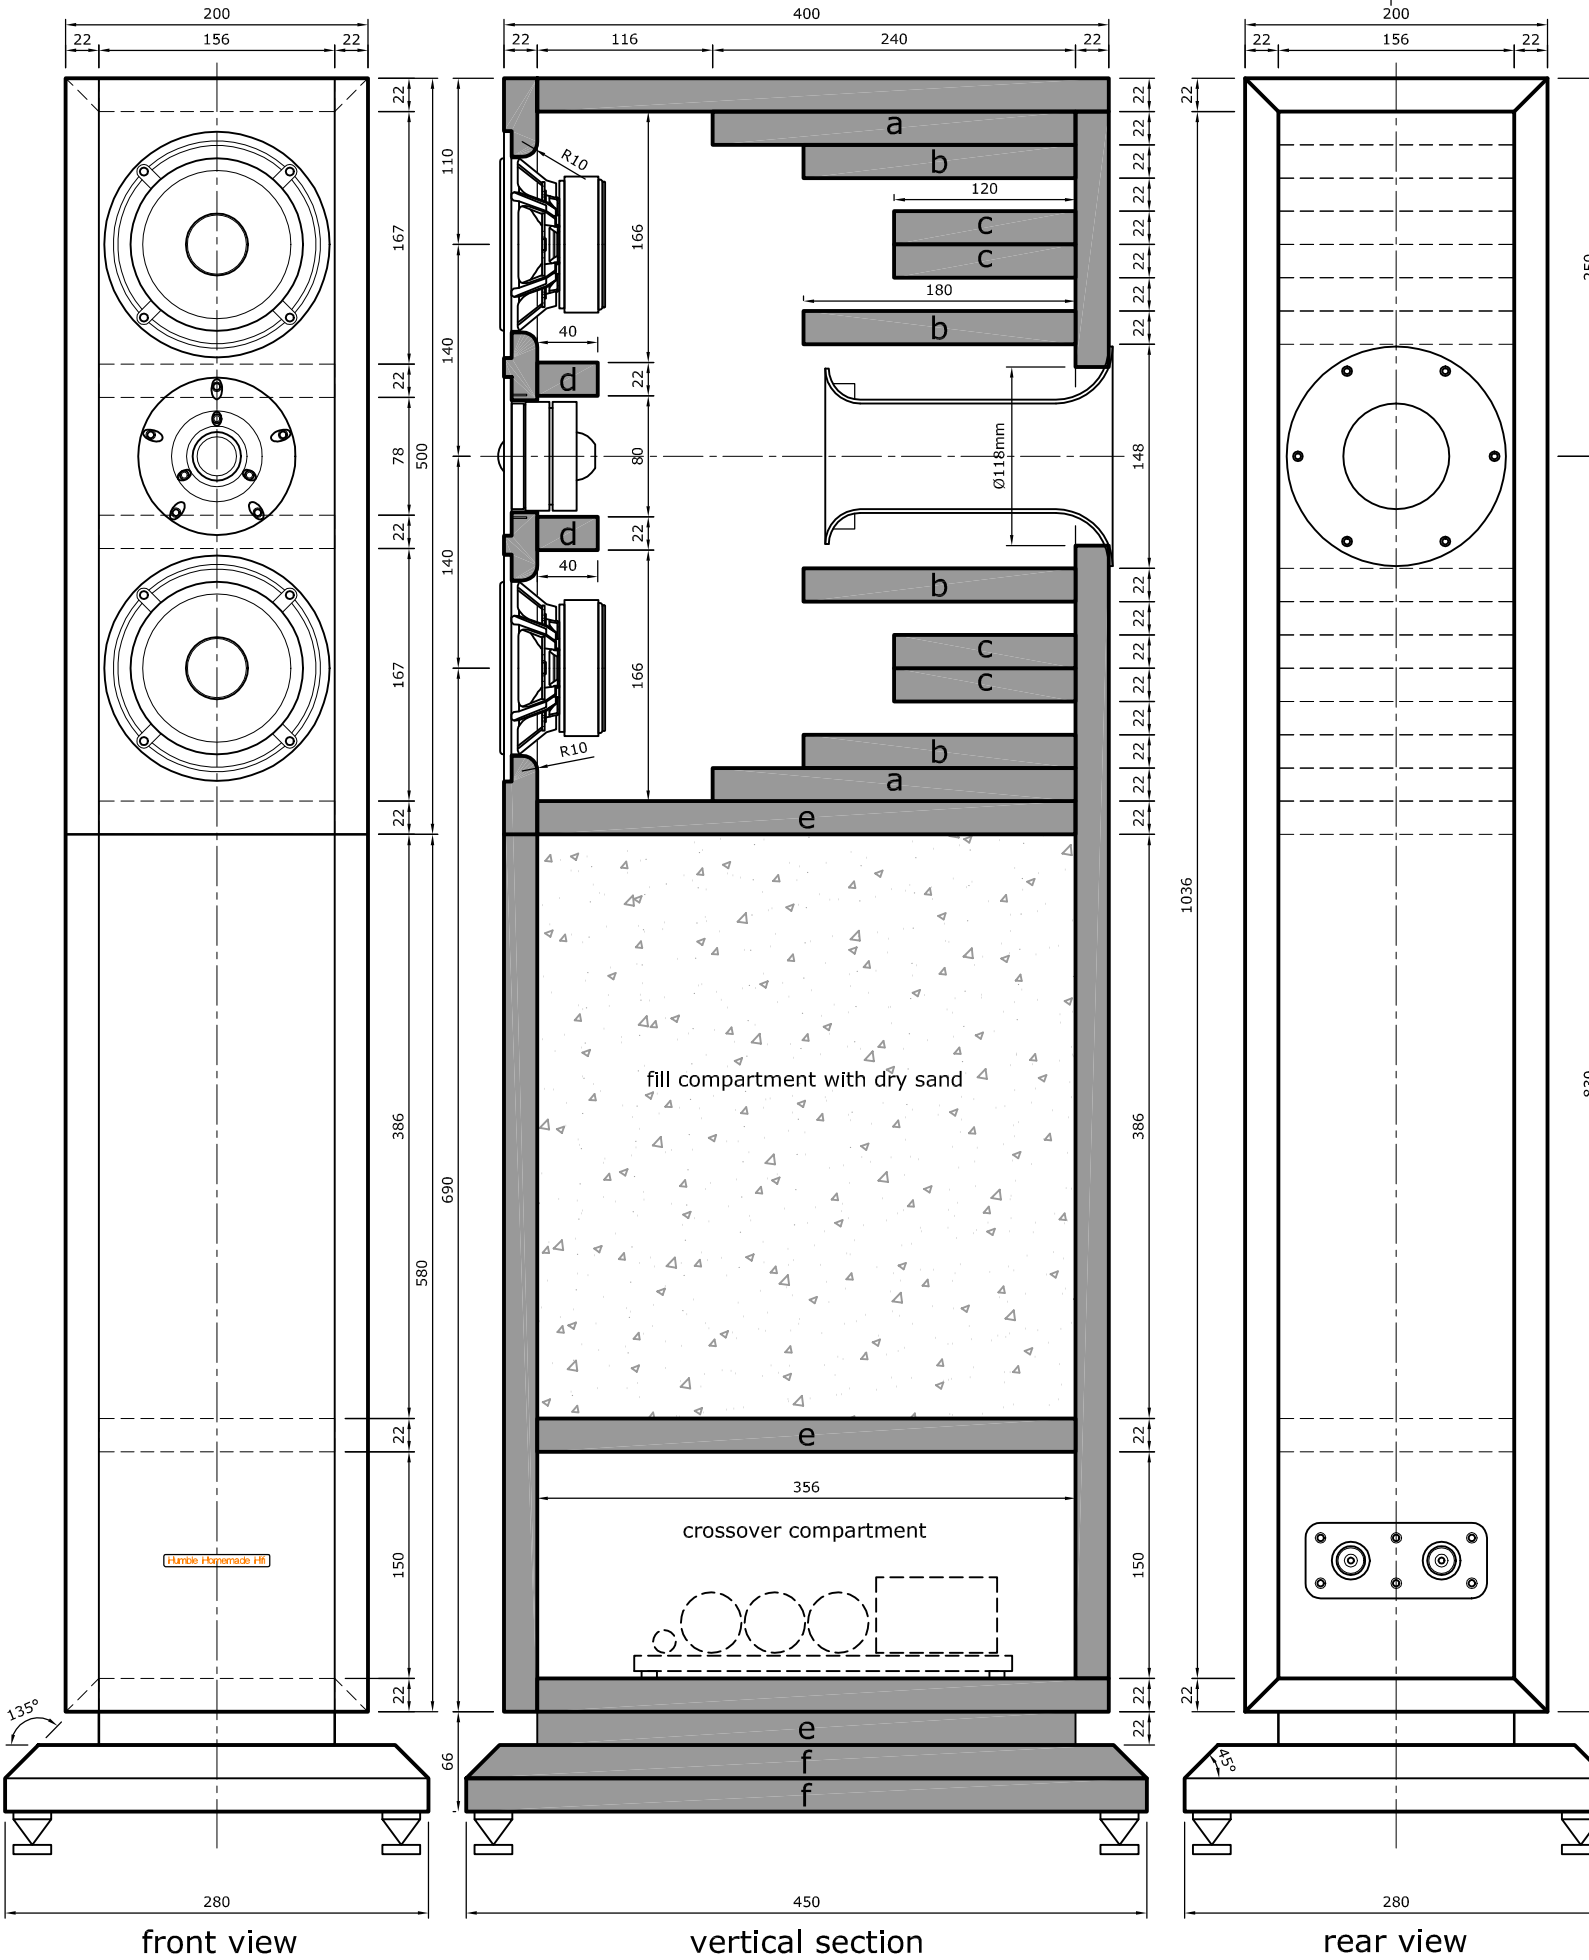

RevNo	Revision note	Date	Signature	Checked
-------	---------------	------	-----------	---------

cabinet material: 22mm mdf / netto volume: 17 litres  
 range: 56Hz - 40.000Hz (-3dB) / efficiency: 89dB / 2,83V  
 QRD range: +/- 300 - 1500Hz  
 nominal impedance: 4 ohms  
 tweeter: Scanspeak D2604 / 8330  
 woofers: Scanspeak 15W / 8434G00  
 reflexport: Intertechnik Jet Set 70  
 dampingmaterial: Intertechnik Damping 10 + Intertechnik Sonofil-S

- parts list 22mm mdf (for one pair of speaker cabinets)
- side panel ..... 378 x 1080mm - 4 pieces \*
  - top / bottom panel ..... 200 x 378mm - 4 pieces \*
  - front baffle ..... 200 x 1080mm - 2 pieces
  - rear panel ..... 156 x 1036mm - 2 pieces
  - internal panel a ..... 156 x 240mm - 4 pieces
  - internal panel b ..... 156 x 180mm - 8 pieces
  - internal panel c ..... 156 x 120mm - 8 pieces
  - internal panel d ..... 156 x 40mm - 4 pieces
  - internal panel e ..... 156 x 356mm - 6 pieces
  - base panel f ..... 280 x 450mm - 4 pieces