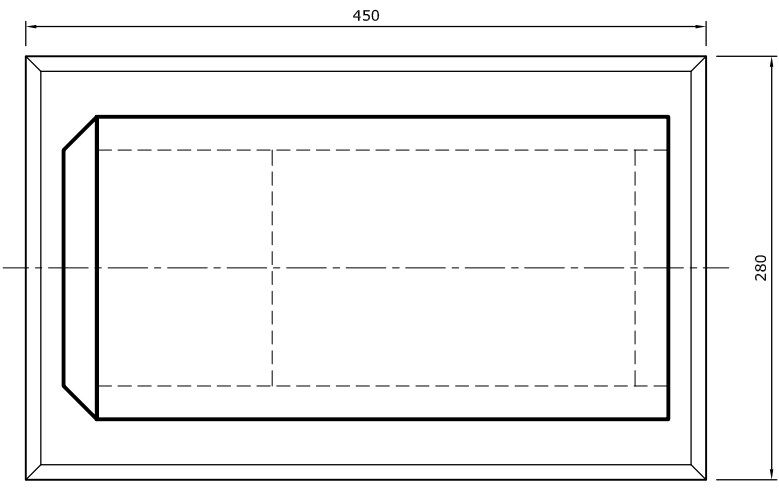

RevNo	Revision note	Date	Signature	Checked
-------	---------------	------	-----------	---------

cabinet material: 22mm mdf / netto volume: 17 litres  
 range: 56Hz - 40.000Hz (-3dB) / efficiency: 89dB / 2,83V  
 QRD range: +/- 300 - 1500Hz  
 nominal impedance: 4 ohms  
 tweeter: Scanspeak D2604 / 8330  
 woofers: Scanspeak 15W / 8434G00  
 reflexport: Intertechnik Jet Set 70  
 dampingmaterial: Intertechnik Damping 10 + Intertechnik Sonofil-S

- parts list 22mm mdf (for one pair of speaker cabinets)
- side panel ..... 378 x 1080mm - 4 pieces \*
  - top / bottom panel ..... 200 x 378mm - 4 pieces \*
  - front baffle ..... 200 x 1080mm - 2 pieces
  - rear panel ..... 156 x 1036mm - 2 pieces
  - internal panel a ..... 156 x 240mm - 4 pieces
  - internal panel b ..... 156 x 180mm - 8 pieces
  - internal panel c ..... 156 x 120mm - 8 pieces
  - internal panel d ..... 156 x 40mm - 4 pieces
  - internal panel e ..... 156 x 356mm - 6 pieces
  - base panel f ..... 280 x 450mm - 4 pieces