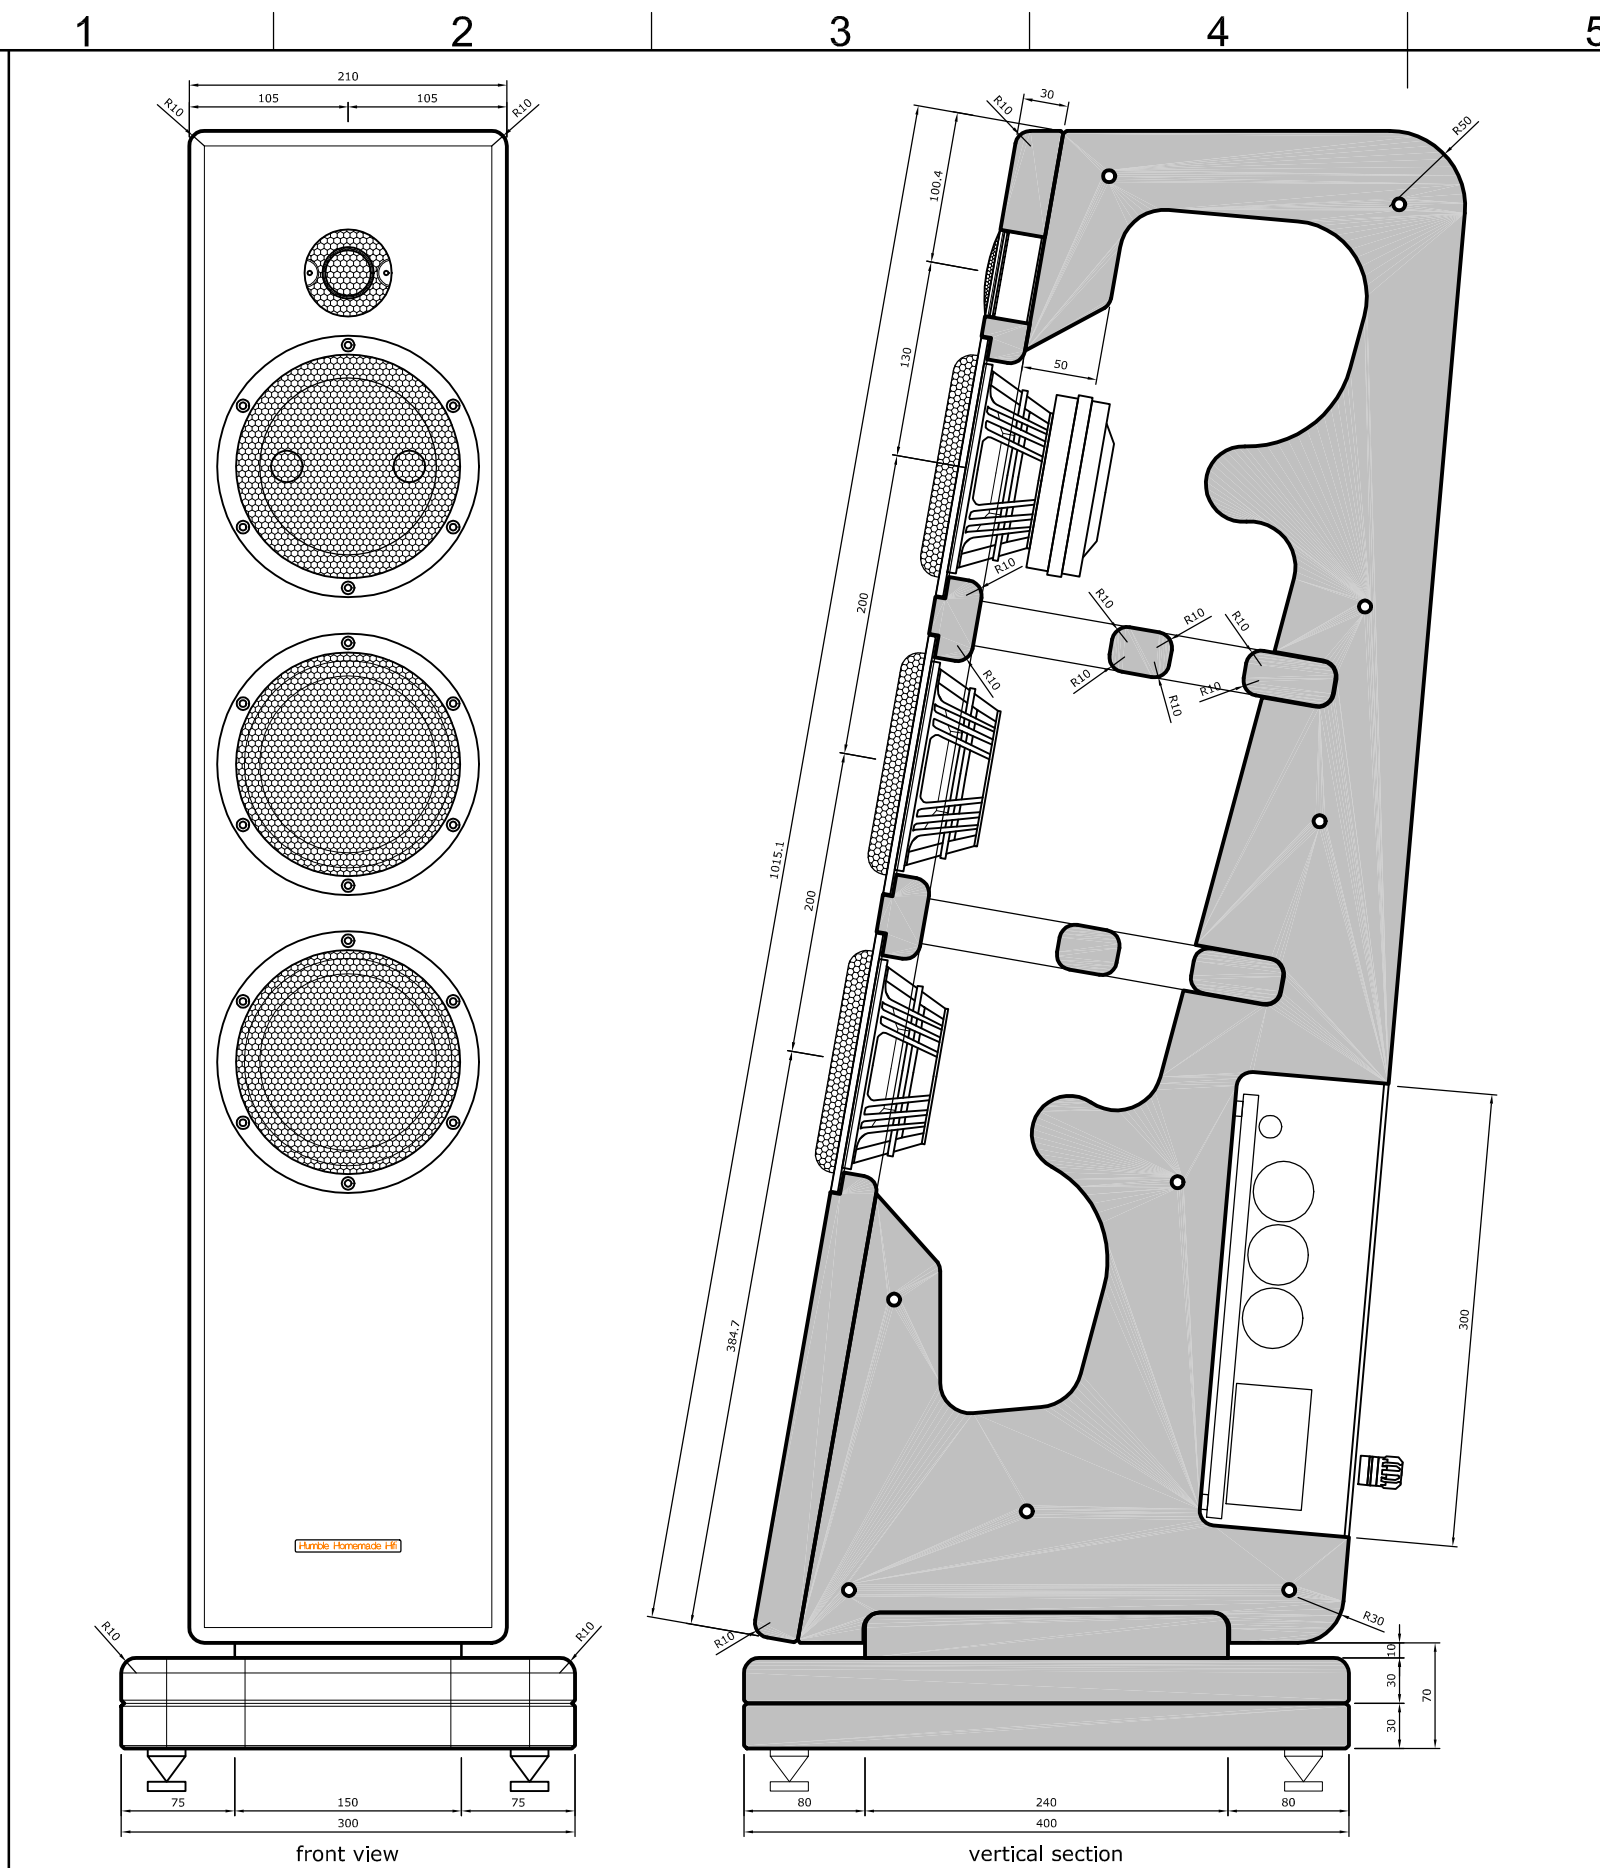

front view
vertical section
rear view
top view

tweeter: Accuton C30-6-358 Cell / woofer: Accuton C173-6-191E / passive radiators: Accuton P173
cabinet material: 30mm water resitant mdf / netto volume: 19 litres
range: 43Hz - 30.000Hz (-3dB) / efficiency: 85dB / 2.83V nominal impedance: 8 ohms

* amounts of panels for one pair of cabinets
* panels shown without 10mm radius / 2mm bevel
* all contacting surfaces should be glued and screwed

Itemref	Quantity	Title/Name, designation, material, dimension etc	Article No./Reference		
Designed by Tony Gee	Checked by TG	Approved by - date	File name Euridice_05	Date 30-04-2015	Scale A3 - 1:5
Euridice 01a			Humble Homemade Hifi		
			www.humblehomemadehifi.nl	Edition 05	Sheet 1 of 2