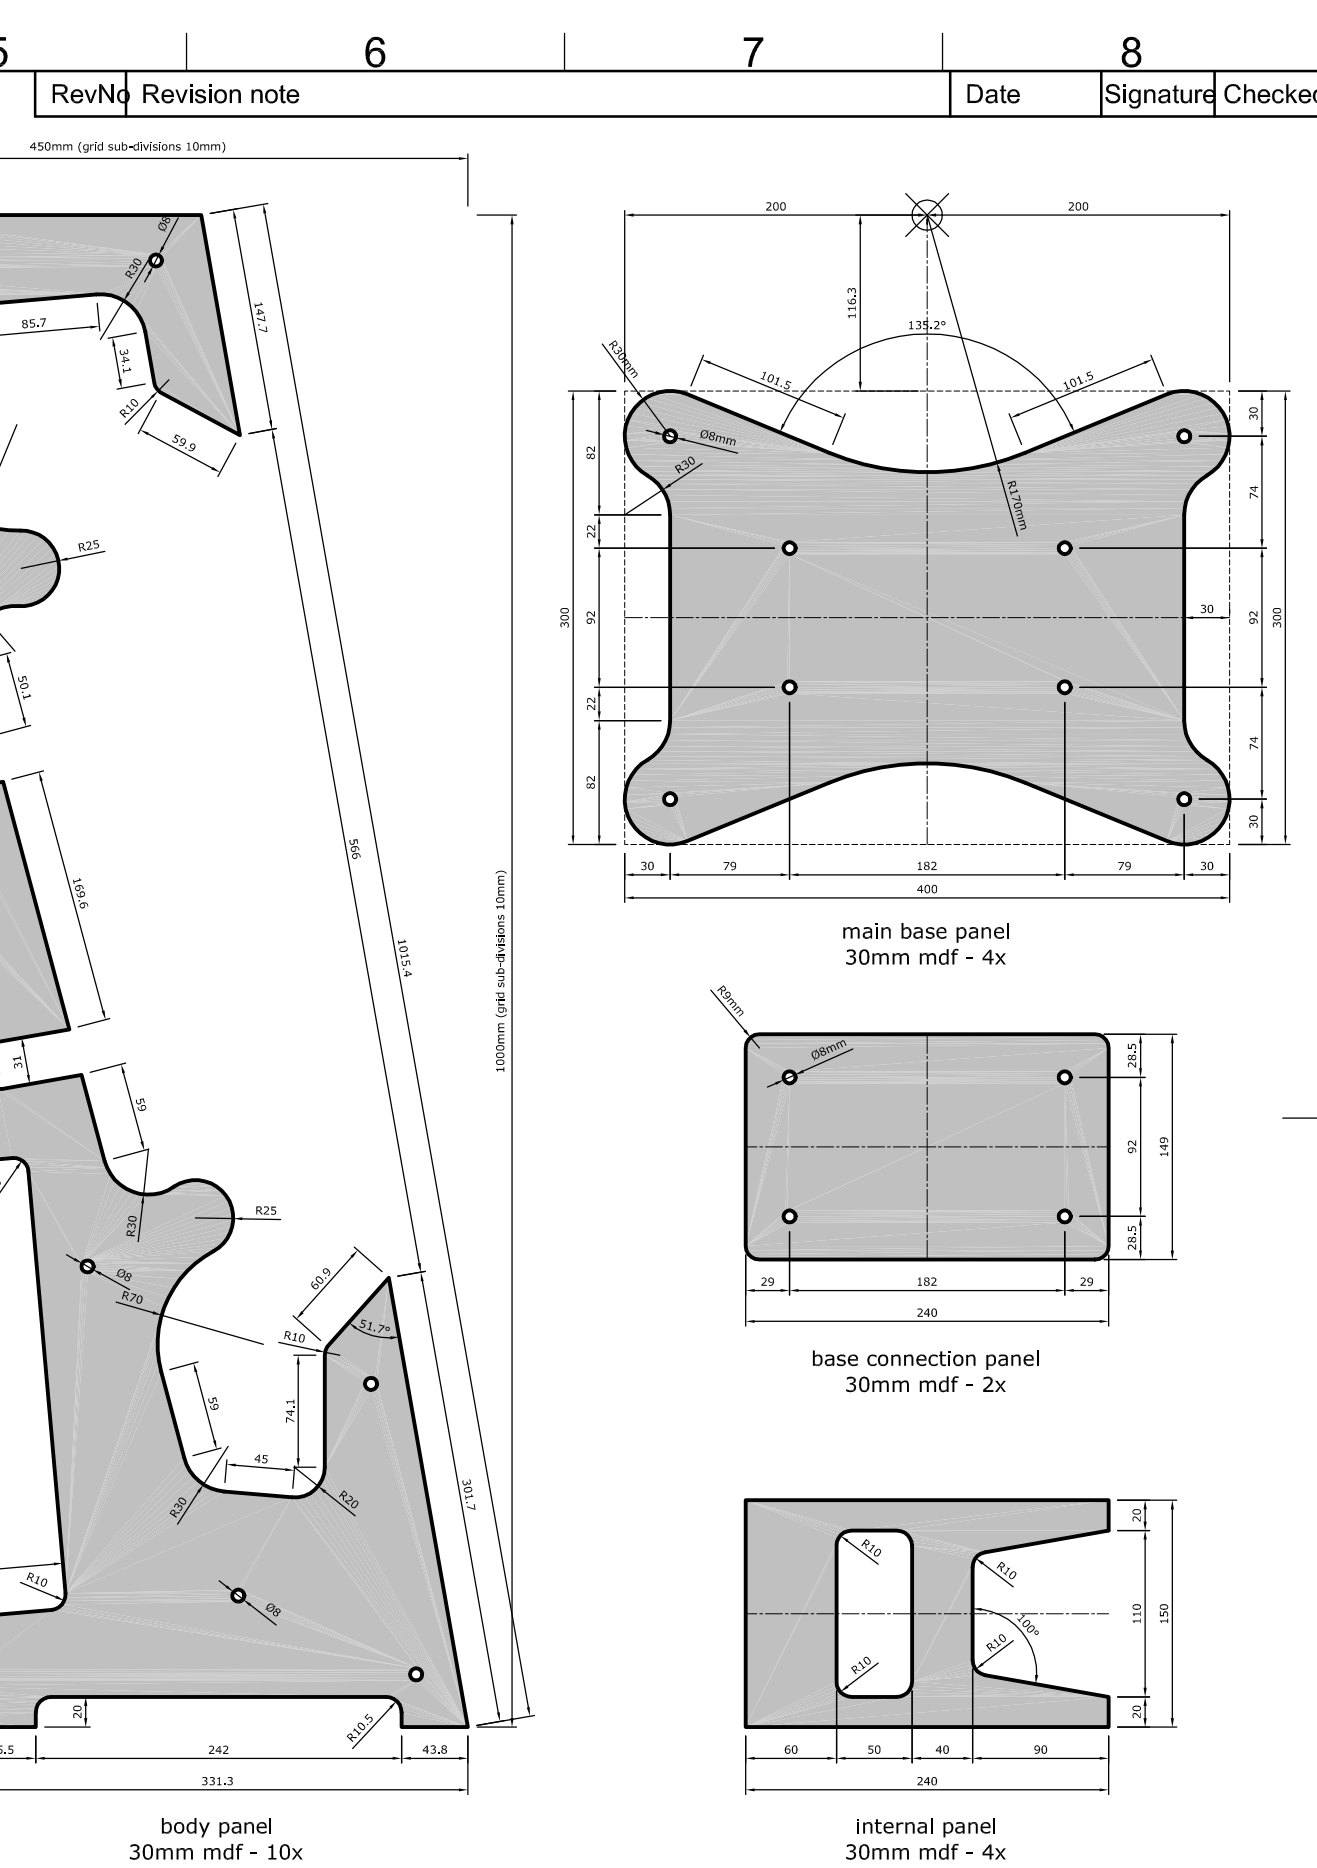

baffle
30mm mdf - 2x

side panel
30mm mdf - 4x

body panel
30mm mdf - 10x

main base panel
30mm mdf - 4x

base connection panel
30mm mdf - 2x

internal panel
30mm mdf - 4x

tweeter: Accuton C30-6-358 Cell / woofer: Accuton C173-6-191E / passive radiators: Accuton P173
cabinet material: 30mm water resitant mdf / netto volume: 19 litres
range: 43Hz - 30.000Hz (-3dB) / efficiency: 85dB / 2.83V nominal impedance: 8 ohms

* amounts of panels for one pair of cabinets
* panels shown without 10mm radius / 2mm bevel
* all contacting surfaces should be glued and screwed

Itemref	Quantity	Title/Name, designation, material, dimension etc	Article No./Reference		
Designed by Tony Gee	Checked by TG	Approved by - date	File name Euridice_05	Date 30-04-2015	Scale A3 - 1:5
Euridice 01b			Humble Homemade Hifi		
			www.humblehomemadehifi.nl	Edition 05	Sheet 2 of 2