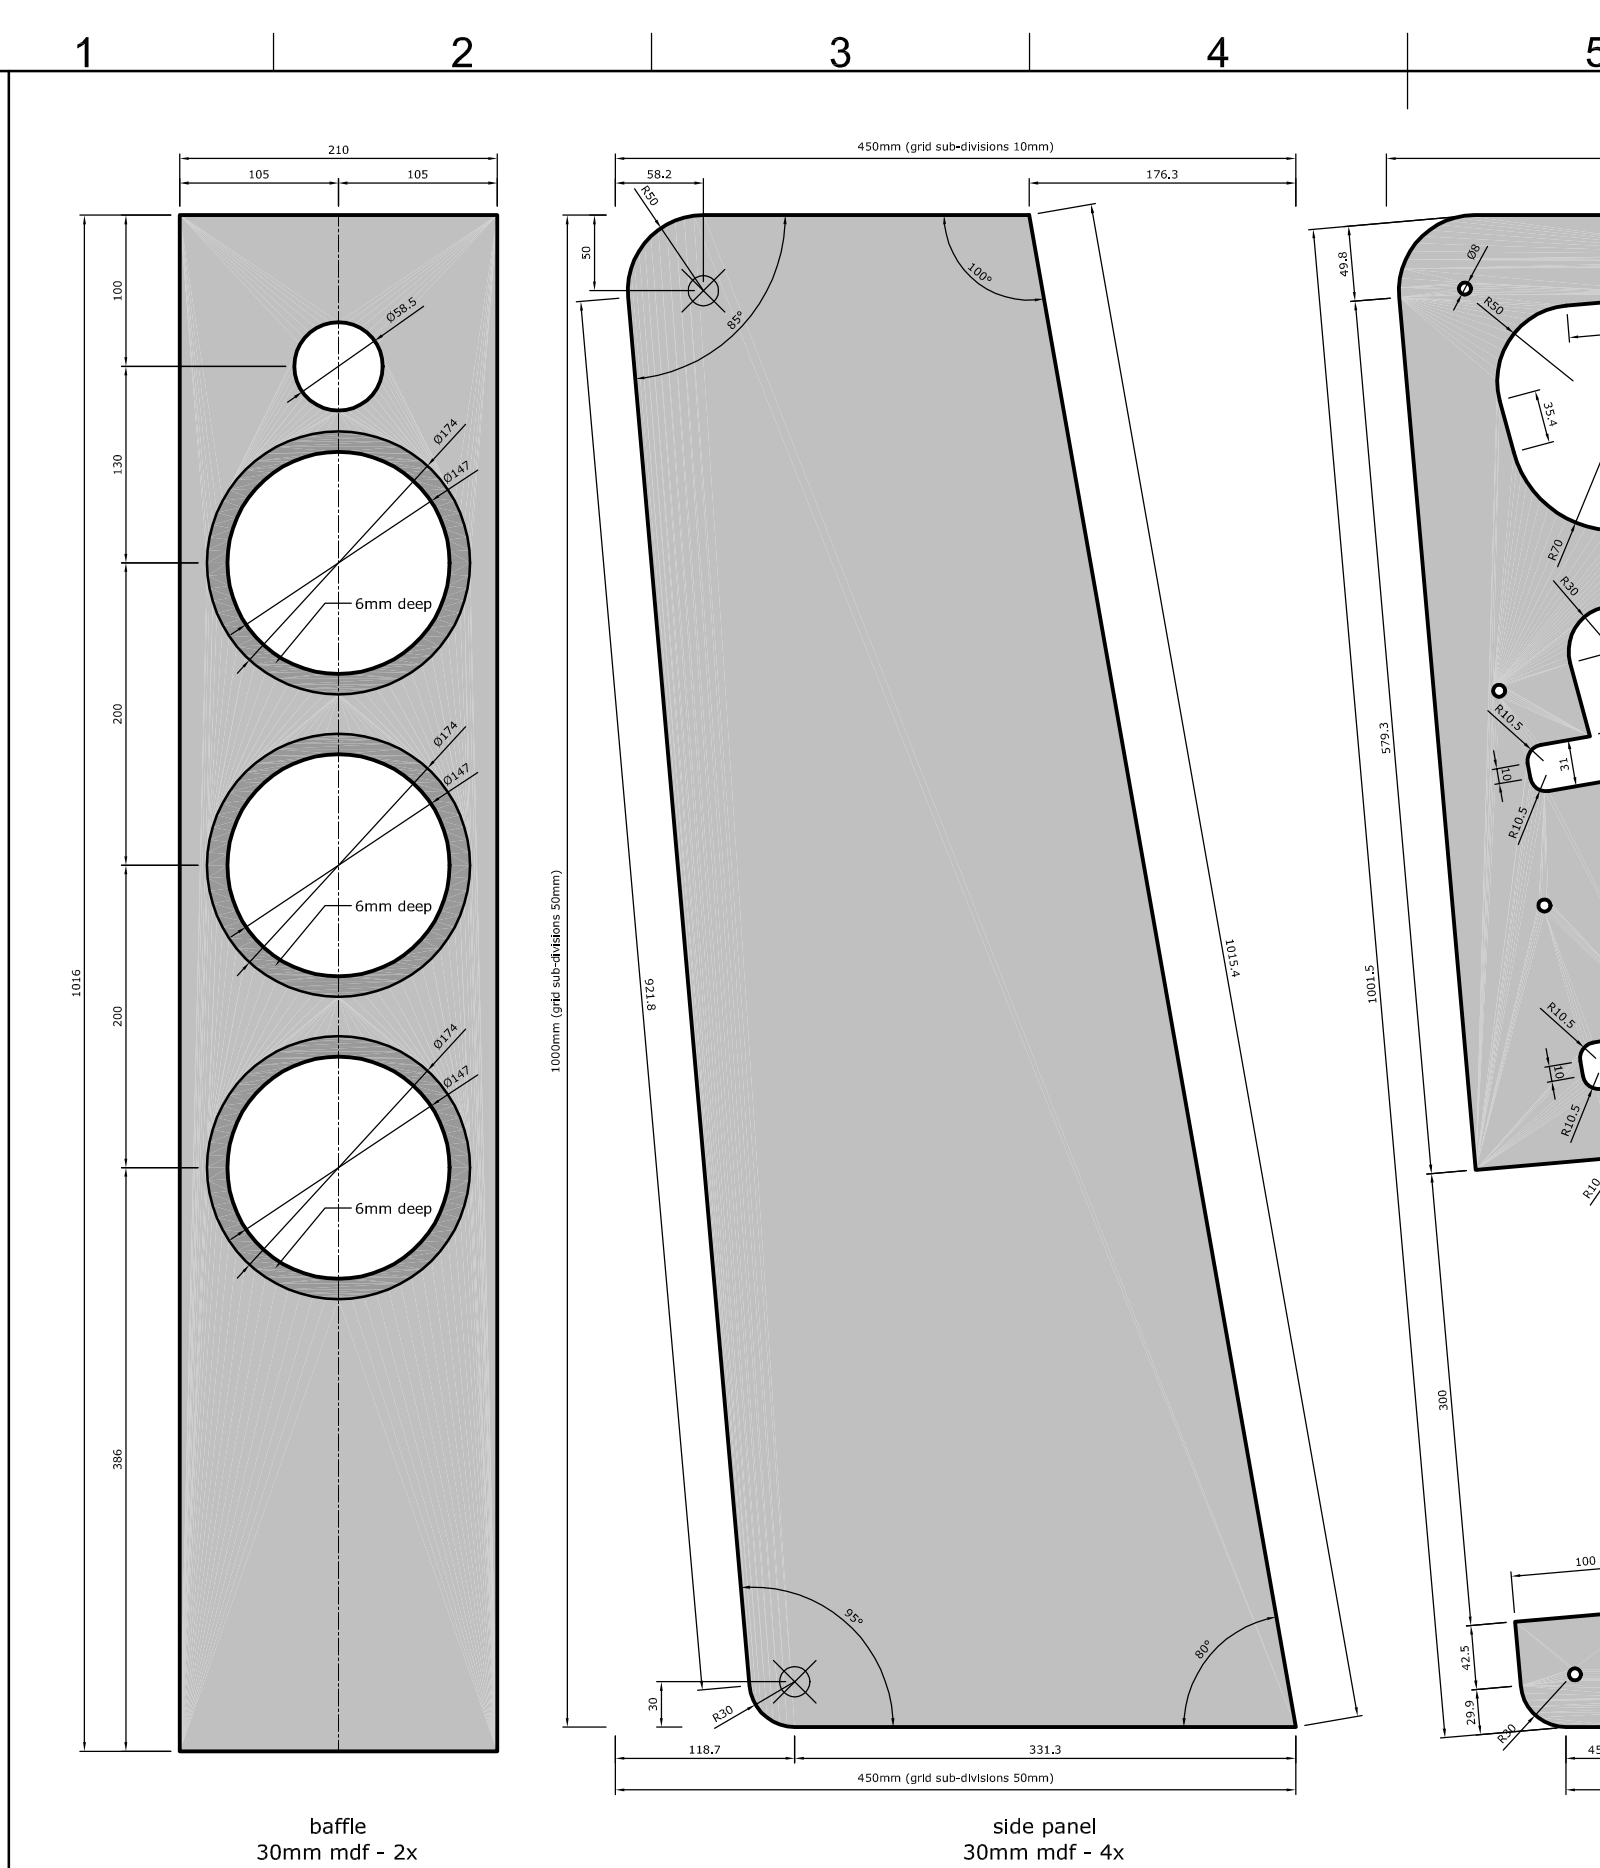

baffle
30mm mdf - 2x

side panel
30mm mdf - 4x

body panel
30mm mdf - 10x

main base panel
30mm mdf - 4x

base connection panel
30mm mdf - 2x

internal panel
30mm mdf - 4x

tweeter: Accuton C30-6-358 Cell / woofer: Accuton C173-6-191E / passive radiators: Accuton P173
cabinet material: 30mm water resitant mdf / netto volume: 19 litres
range: 43Hz - 30.000Hz (-3dB) / efficiency: 85dB / 2.83V nominal impedance: 8 ohms

* amounts of panels for one pair of cabinets
* panels shown without 10mm radius / 2mm bevel
* all contacting surfaces should be glued and screwed

Itemref	Quantity	Title/Name, designation, material, dimension etc	Article No./Reference		
Designed by Tony Gee	Checked by TG	Approved by - date	File name Euridice_05	Date 30-04-2015	Scale A3 - 1:5
Euridice 01b			Humble Homemade Hifi		
			www.humblehomemadehifi.nl	Edition 05	Sheet 2 of 2