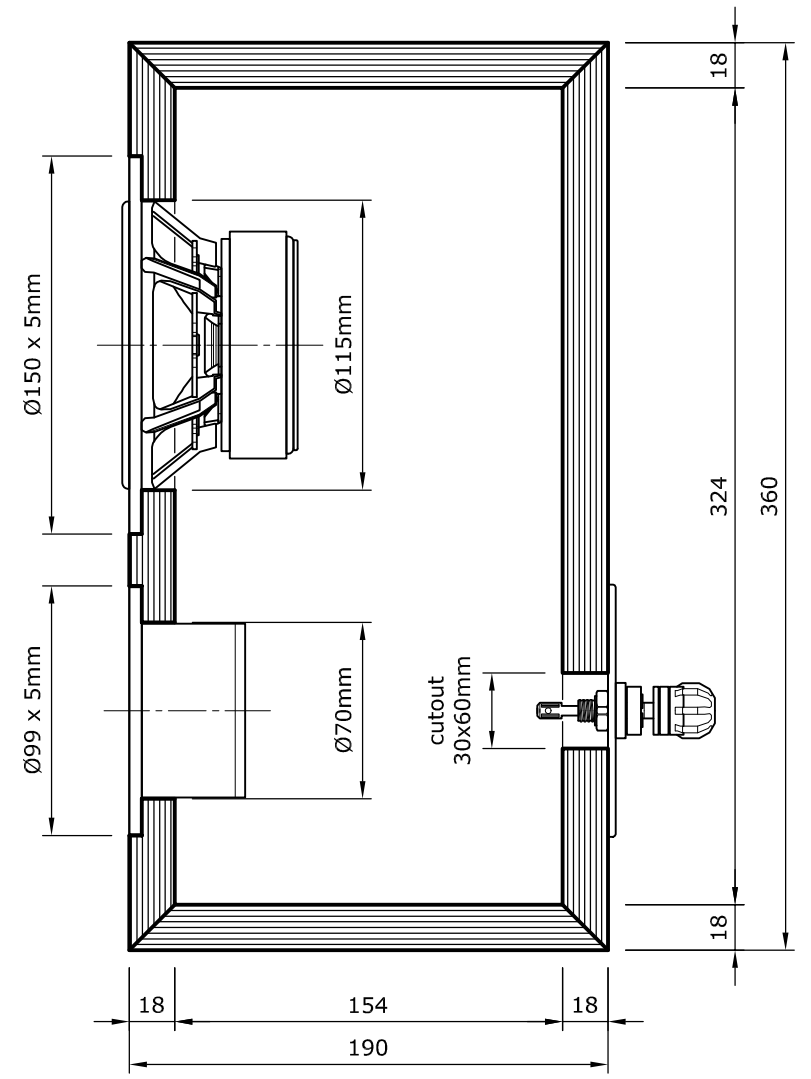

RevNo	Revision note	Date	Signature	Checked
-------	---------------	------	-----------	---------

front view

vertical section

front view

cabinet material: 18mm Marine Grade Baltic Birch plywood  
 range: 49Hz - 25.000Hz (-3dB) / efficiency: 85dB / 2,83V nominal impedance: 8 ohms  
 tweeter: Scanspeak D2010-8511 / midwoofer: Scanspeak 15W8434G00 / port: Monacor BR-45TR

\* all contacting areas should be glued

Itemref	Quantity	Title/Name, designation, material, dimension etc			Article No./Reference	
Designed by Tony Gee		Checked by	Approved by - date	File name Otello	Date 23-09-2015	Scale A3 - 1:3
<b>Otello</b>				<b>Humble Homemade Hifi</b>		
				www.humblehomemadehifi.nl	Edition 02	Sheet 1/1