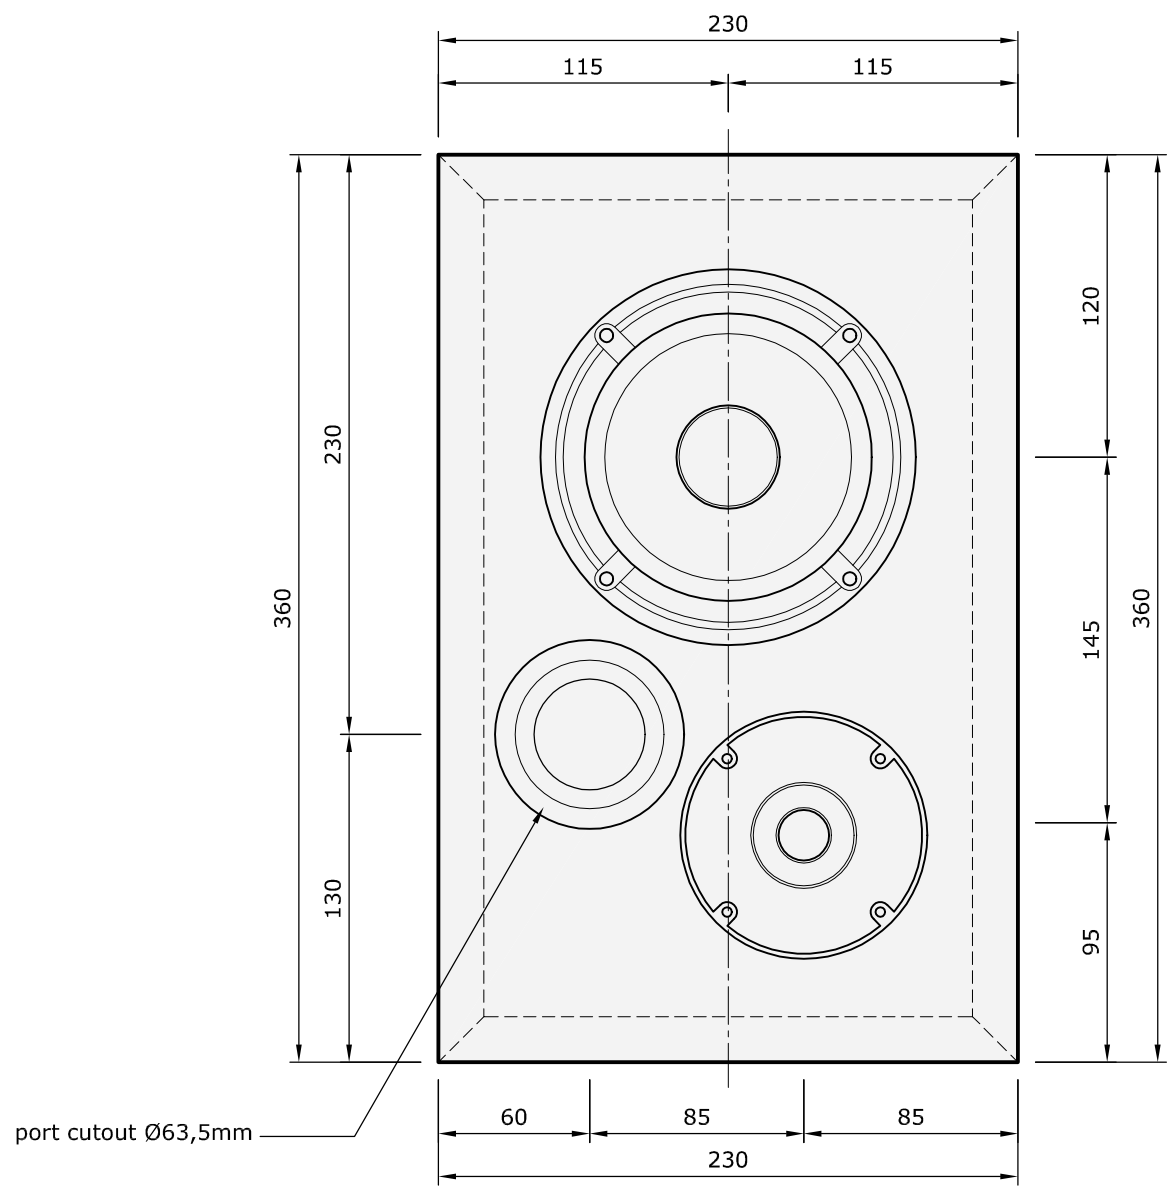

RevNo	Revision note	Date	Signature	Checked
-------	---------------	------	-----------	---------

front view

vertical section

front view

cabinet material: 18mm Marine Grade Baltic Birch plywood  
 range: 49Hz - 25.000Hz (-3dB) / efficiency: 85dB / 2,83V nominal impedance: 8 ohms  
 tweeter: Scanspeak D2010-8511 / midwoofer: Scanspeak 15W8434G00 / port: Monacor BR-45TR

\* all contacting areas should be glued

Itemref	Quantity	Title/Name, designation, material, dimension etc			Article No./Reference	
Designed by Tony Gee		Checked by	Approved by - date	File name Otello	Date 23-09-2015	Scale A3 - 1:3
<b>Otello</b>				<b>Humble Homemade Hifi</b>		
				www.humblehomemadehifi.nl	Edition 02	Sheet 1/1