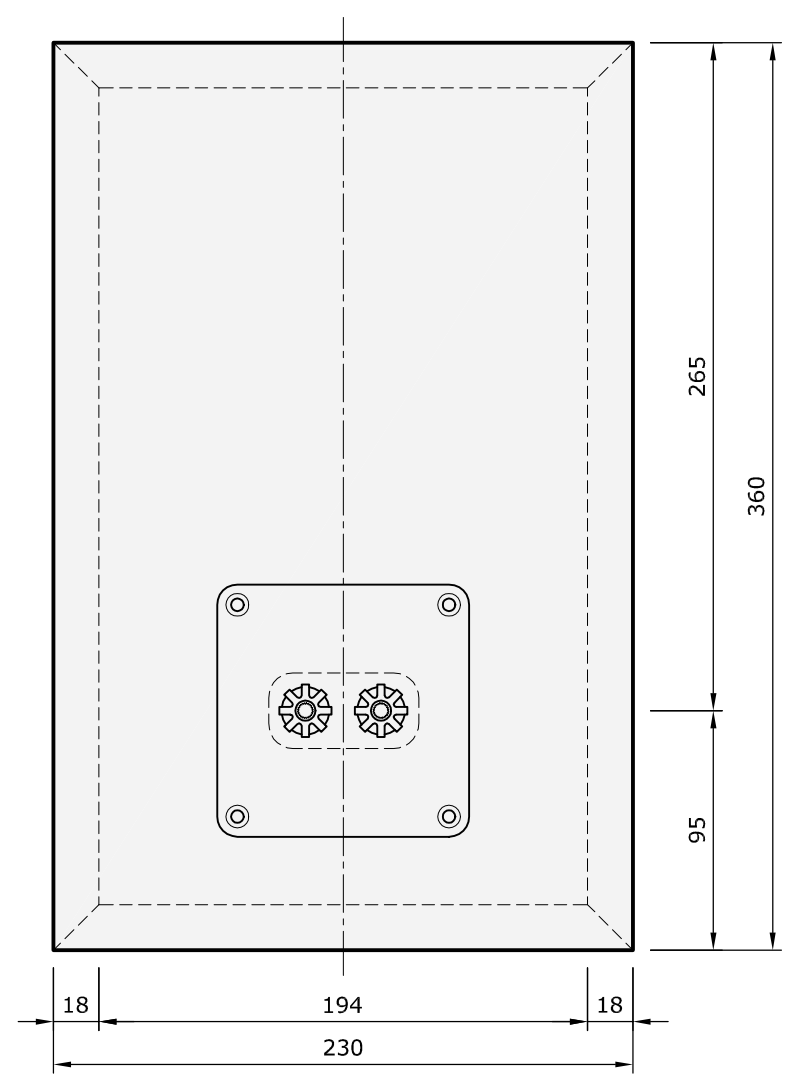

RevNo	Revision note	Date	Signature	Checked
-------	---------------	------	-----------	---------

front view

vertical section

front view

cabinet material: 18mm Marine Grade Baltic Birch plywood  
 range: 49Hz - 25.000Hz (-3dB) / efficiency: 85dB / 2,83V nominal impedance: 8 ohms  
 tweeter: Scanspeak D2010-8511 / midwoofer: Scanspeak 15W8434G00 / port: Monacor BR-45TR

\* all contacting areas should be glued

Itemref	Quantity	Title/Name, designation, material, dimension etc			Article No./Reference	
Designed by Tony Gee		Checked by	Approved by - date	File name Otello	Date 23-09-2015	Scale A3 - 1:3
<b>Otello</b>				<b>Humble Homemade Hifi</b>		
				www.humblehomemadehifi.nl	Edition 02	Sheet 1/1