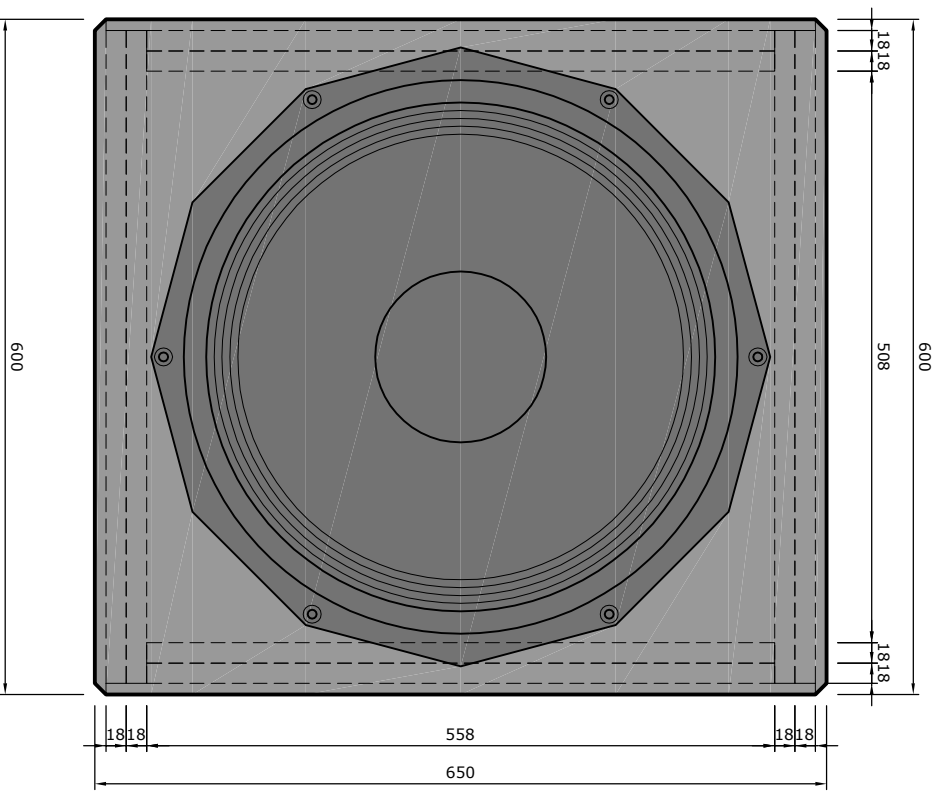

horizontal section

front view

vertical section

Humble Homemade Hifi Serious Sub

* 18+18+10mm mdf
 * Precision Drivers, PD2150 / 18-Sound 21LW1400
 * 110 litre netto closed, Qtc = 0,5