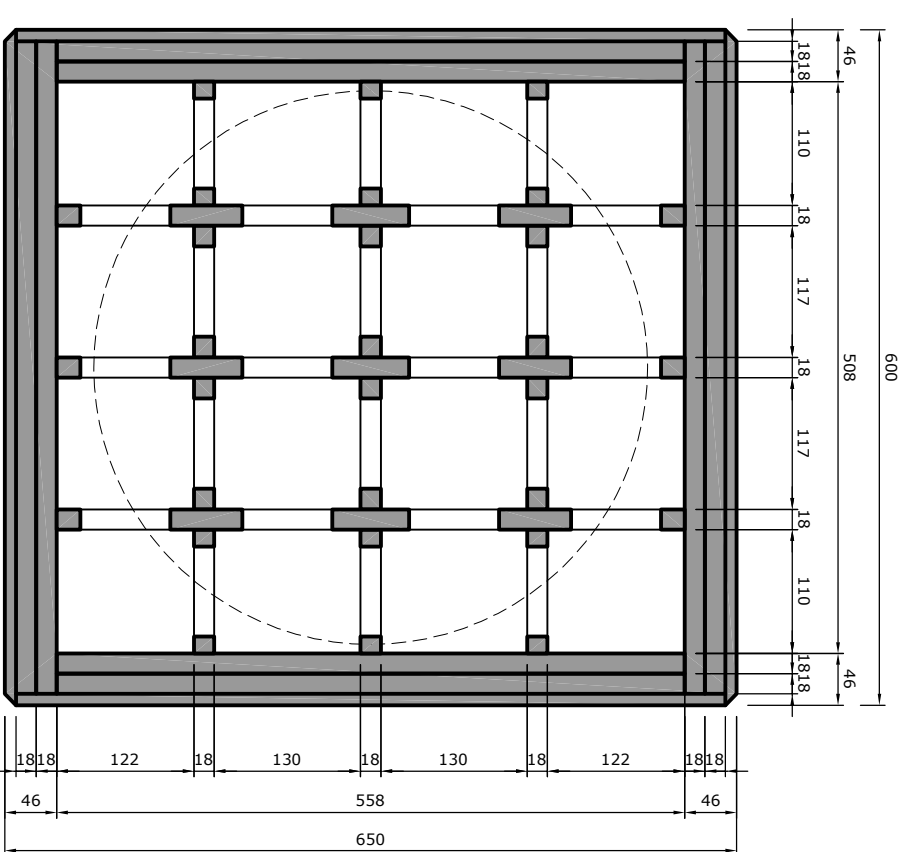

horizontal section

front view

vertical section

Humble Homemade Hifi Serious Sub

* 18+18+10mm mdf
 * Precision Drivers, PD2150 / 18-Sound 21LW1400
 * 110 litre netto closed, Qtc = 0,5