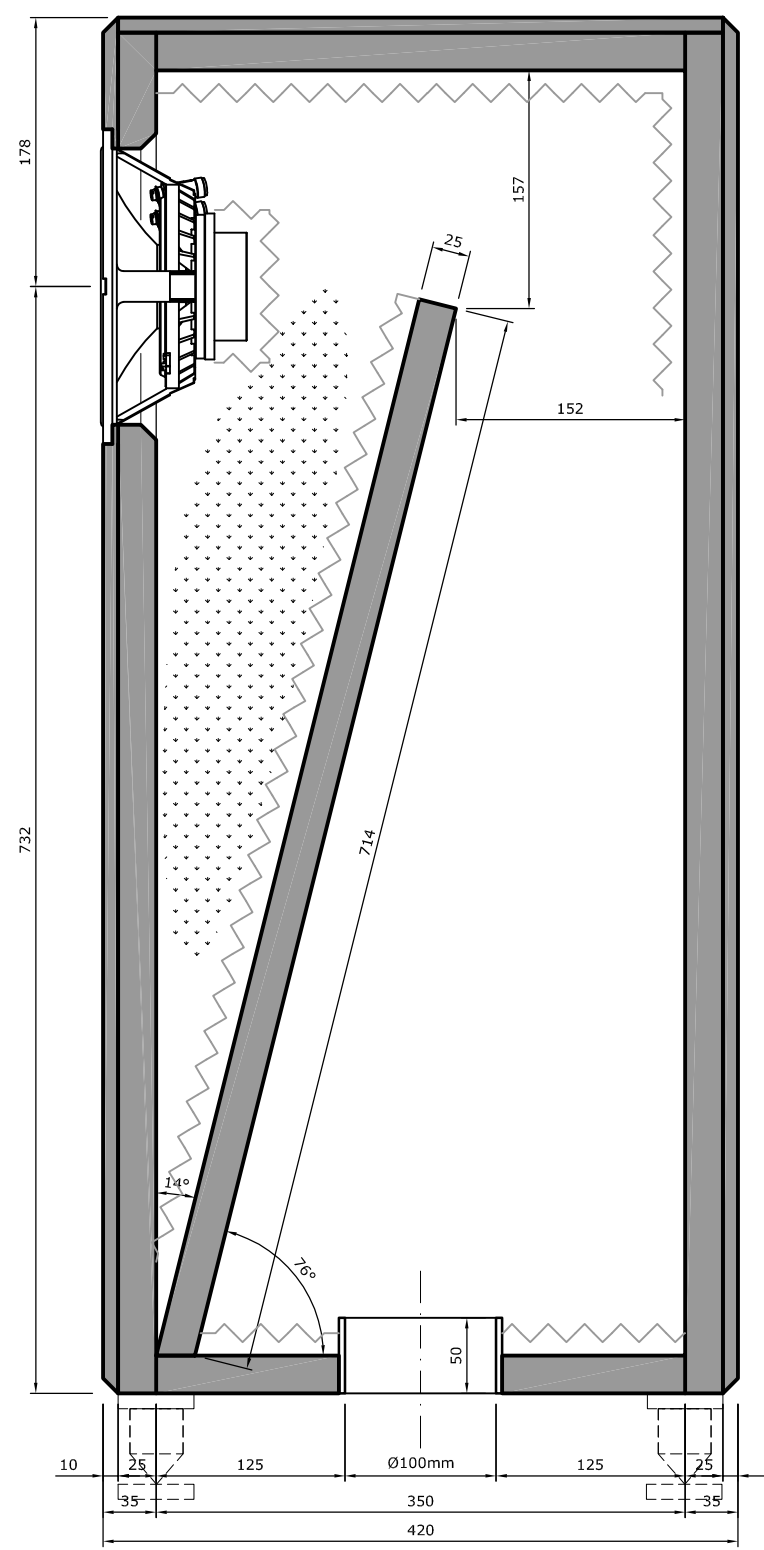

front view

vertical section

rear view

horizontal section

- * cabinet material 25mm mdf + 10mm Baltic Birch Plywood
- * volume: 55 litres netto; fb = 48Hz; f-3dB = 50Hz
- * line length 1744mm; QW = 49Hz
- * damping material: Pritex + Monacor MDM-3
- * fullrange driver: Ciare HX 201 placed at 2/5 line length

Solo-201