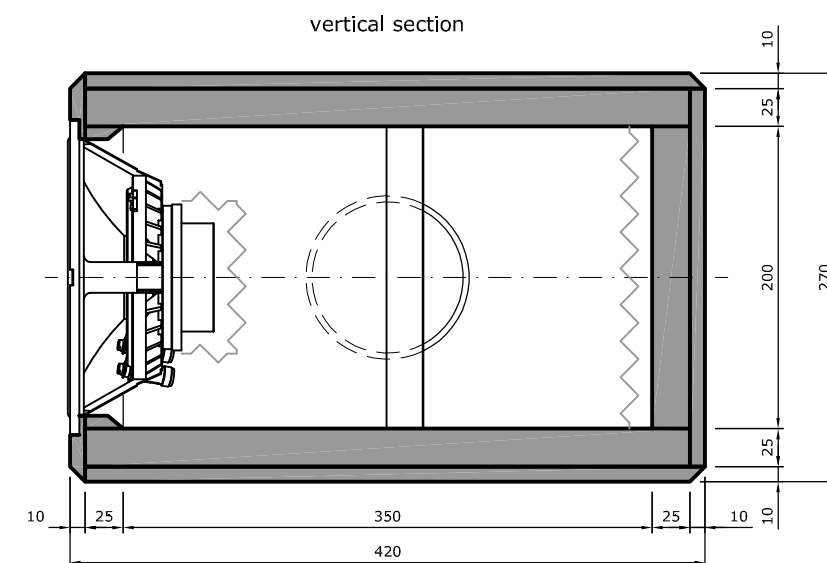

front view

vertical section

rear view

horizontal section

- * cabinet material 25mm mdf + 10mm Baltic Birch Plywood
- * volume: 55 litres netto; fb = 48Hz; f-3dB = 50Hz
- * line length 1744mm; QW = 49Hz
- * damping material: Pritex + Monacor MDM-3
- * fullrange driver: Ciare HX 201 placed at 2/5 line length

Solo-201