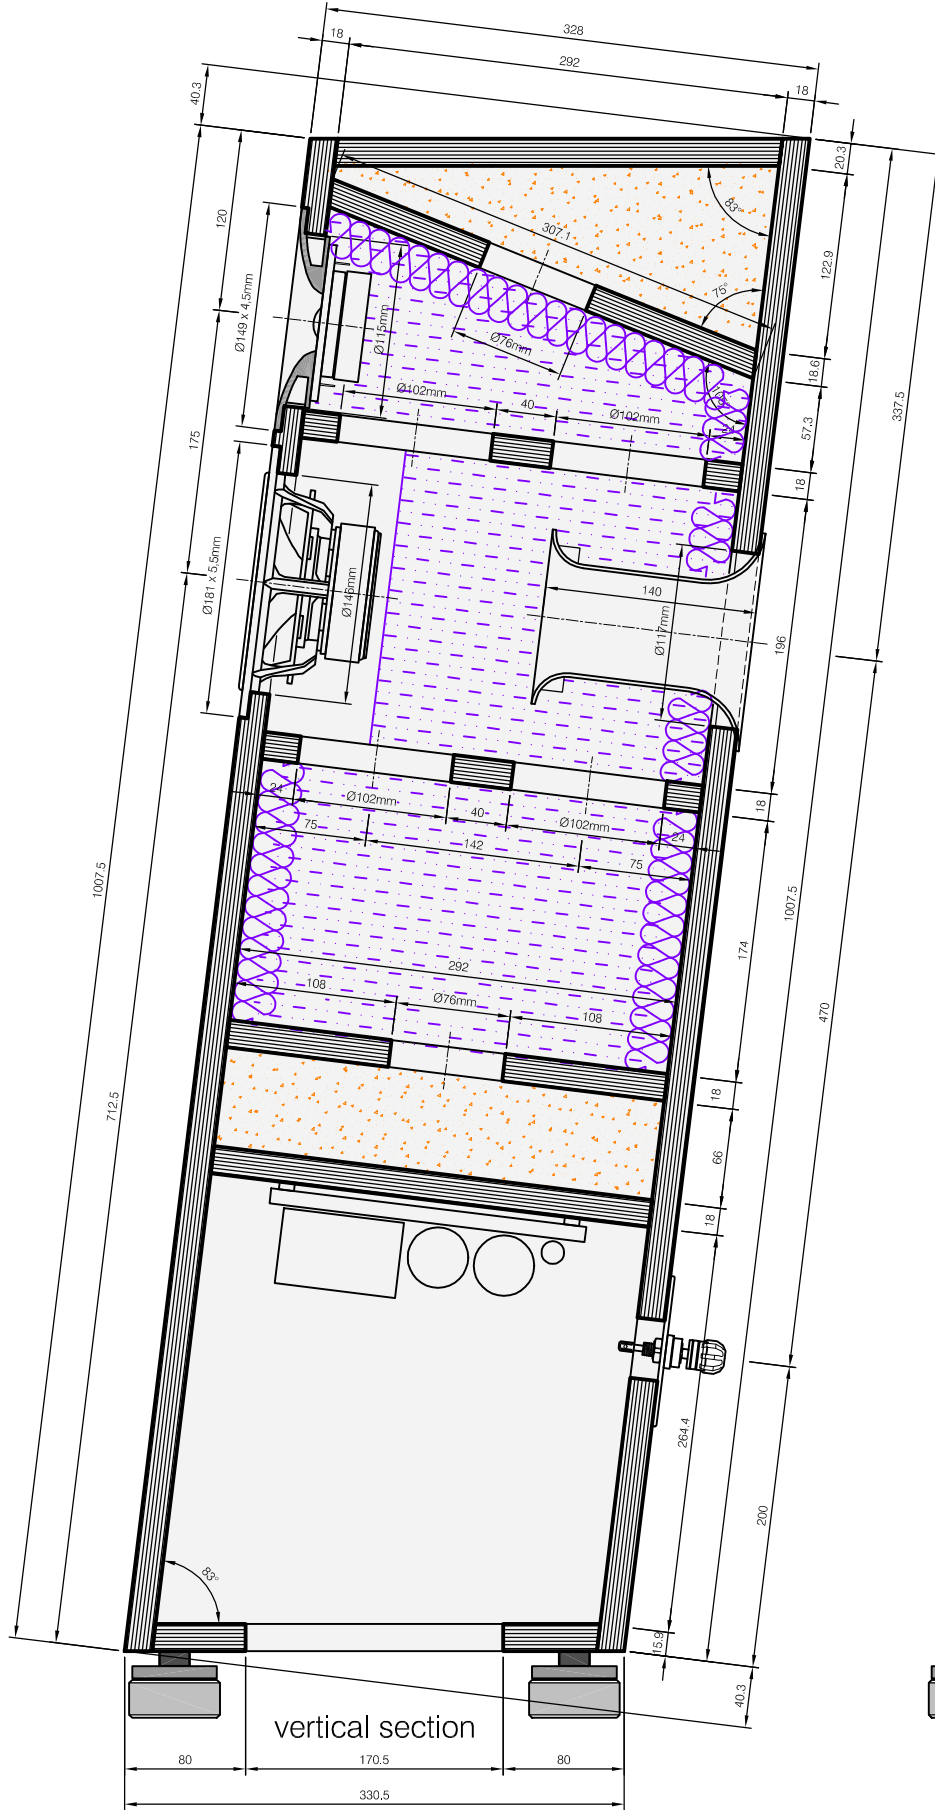

tweeter: Seas 27TFF - H0831-06 + Visaton WG-148R
 midwoofer: Scanspeak 18W/8434G00
 cabinet material: 18mm - 13 ply Baltic Birch plywood
 netto volume: 29 litres
 range: 40Hz - 20.000Hz (-3dB) / efficiency: 86dB / 2,83V
 nominal impedance: 8 ohms

Itemref	Quantity	Title/Name, designation, material, dimension etc	Article No./Reference		
Designed by Tony Gee	Checked by Tony Gee	Approved by - date 03-05-2018	File name TempoTwo_05	Date 03-05-2018	Scale A3 - 1:5