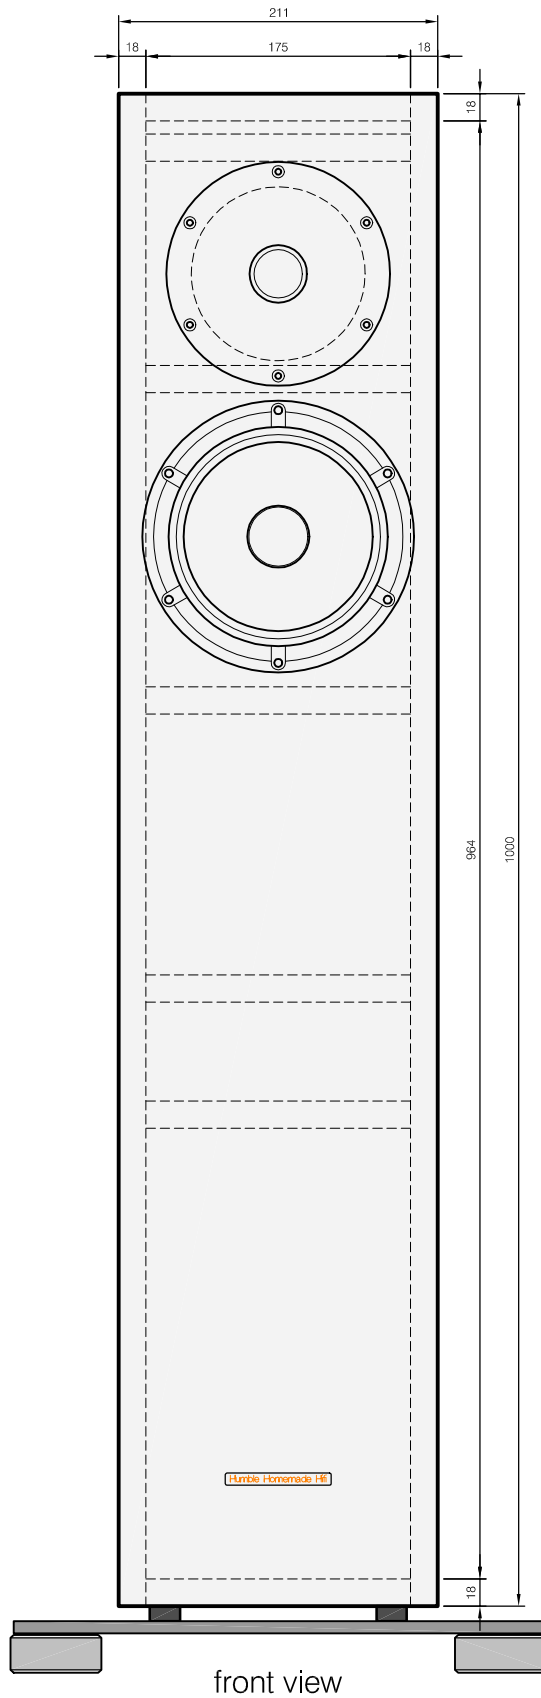

tweeter: Seas 27TFF - H0831-06 + Visaton WG-148R
 midwoofer: Scanspeak 18W/8434G00
 cabinet material: 18mm - 13 ply Baltic Birch plywood
 netto volume: 29 litres
 range: 40Hz - 20.000Hz (-3dB) / efficiency: 86dB / 2,83V
 nominal impedance: 8 ohms

Itemref	Quantity	Title/Name, designation, material, dimension etc	Article No./Reference		
Designed by Tony Gee	Checked by Tony Gee	Approved by - date 03-05-2018	File name TempoTwo_05	Date 03-05-2018	Scale A3 - 1:5