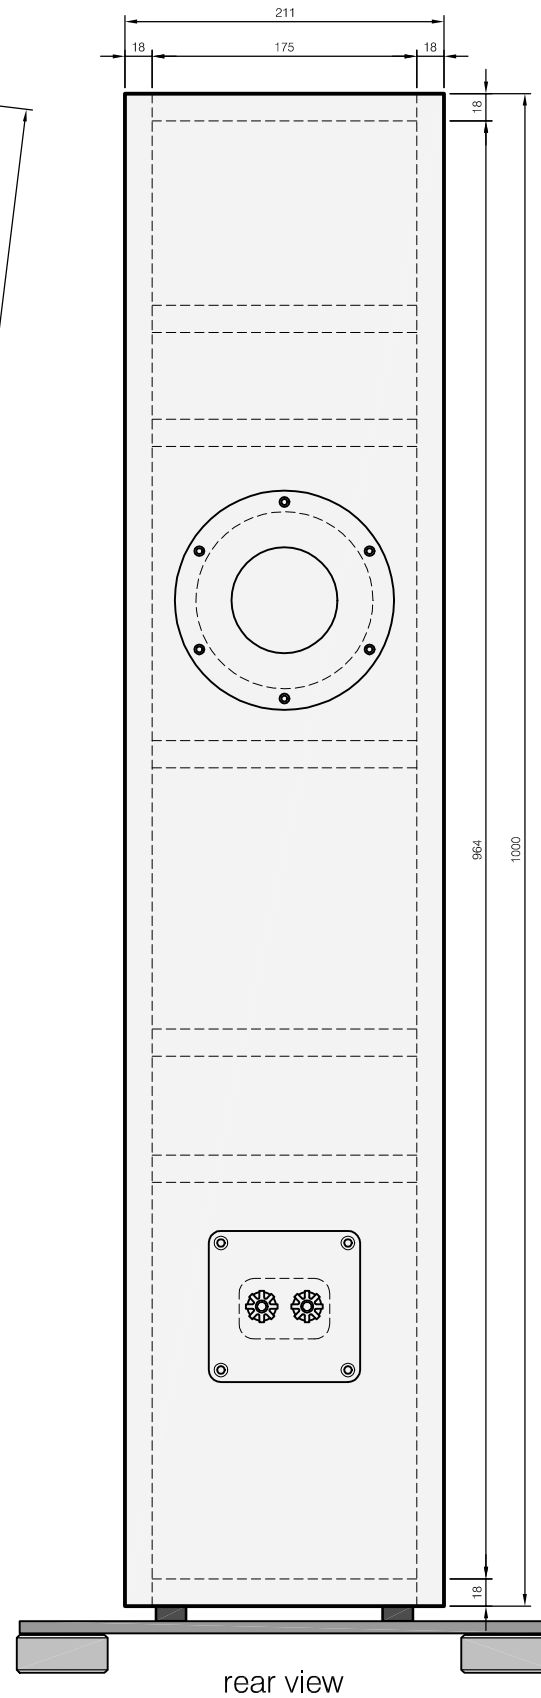

tweeter: Seas 27TFF - H0831-06 + Visaton WG-148R
 midwoofer: Scanspeak 18W/8434G00
 cabinet material: 18mm - 13 ply Baltic Birch plywood
 netto volume: 29 litres
 range: 40Hz - 20.000Hz (-3dB) / efficiency: 86dB / 2,83V
 nominal impedance: 8 ohms

Itemref	Quantity	Title/Name, designation, material, dimension etc	Article No./Reference		
Designed by Tony Gee	Checked by Tony Gee	Approved by - date 03-05-2018	File name TempoTwo_05	Date 03-05-2018	Scale A3 - 1:5