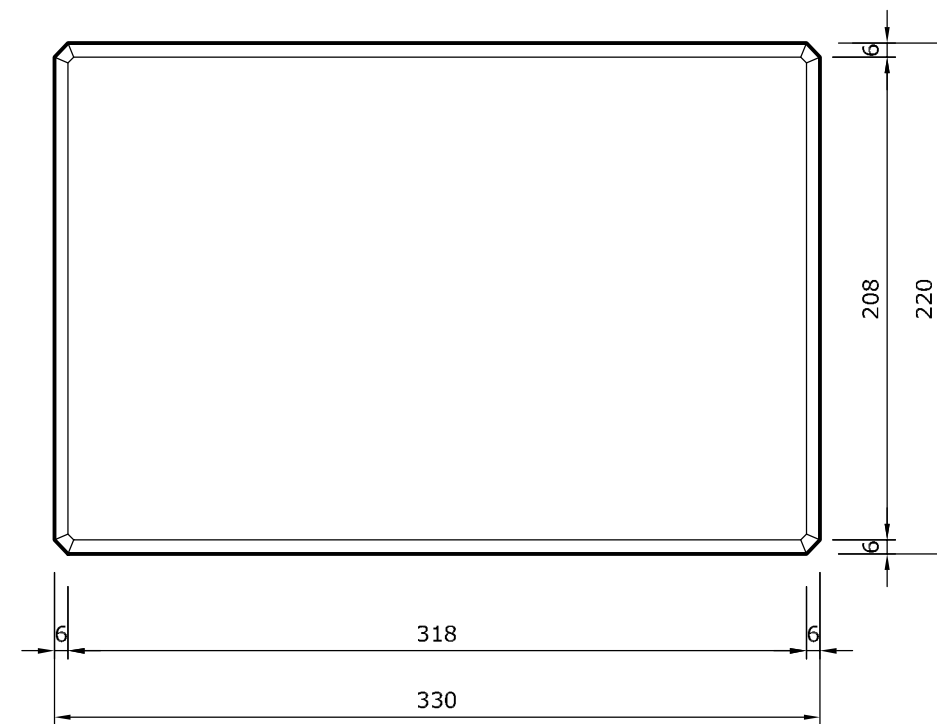

section AA

section BB

front view

side view

Humble Homemade Hifi - USB Mk-II © 2011

* 22mm + 6mm mdf

* driver: Seas T18RE/XFCTV2 - H1333-08/06 (1x) Vbox=18 liter, fb=40Hz, f3=41Hz