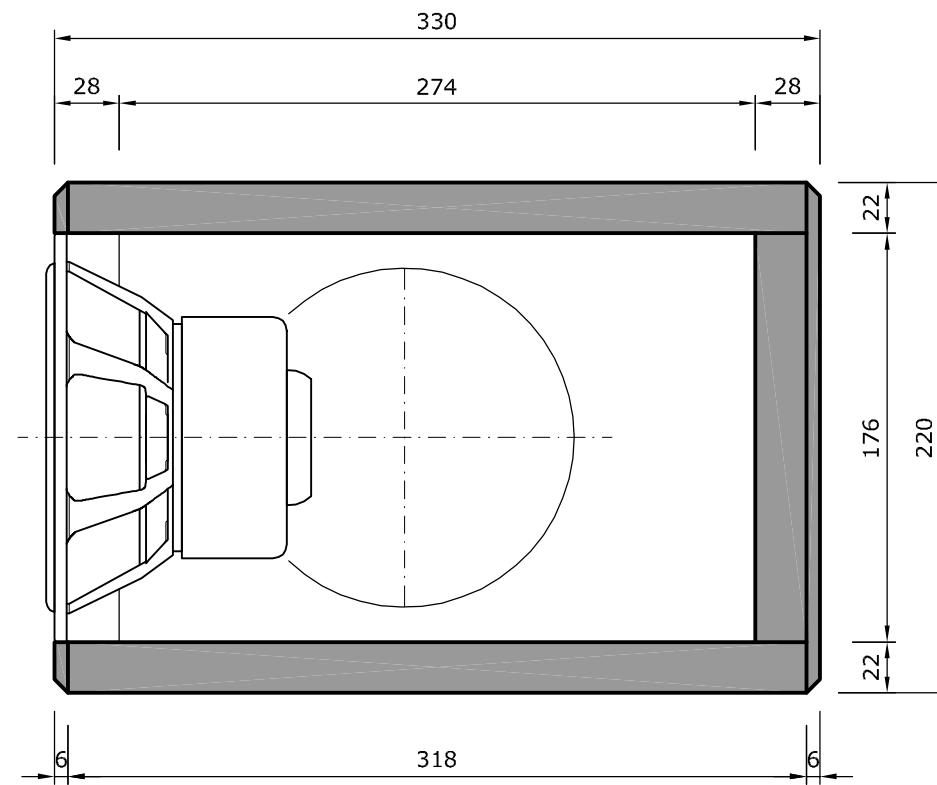

section AA

section BB

front view

side view

Humble Homemade Hifi - USB Mk-II © 2011

* 22mm + 6mm mdf

* driver: Seas T18RE/XFCTV2 - H1333-08/06 (1x) Vbox=18 liter, fb=40Hz, f3=41Hz