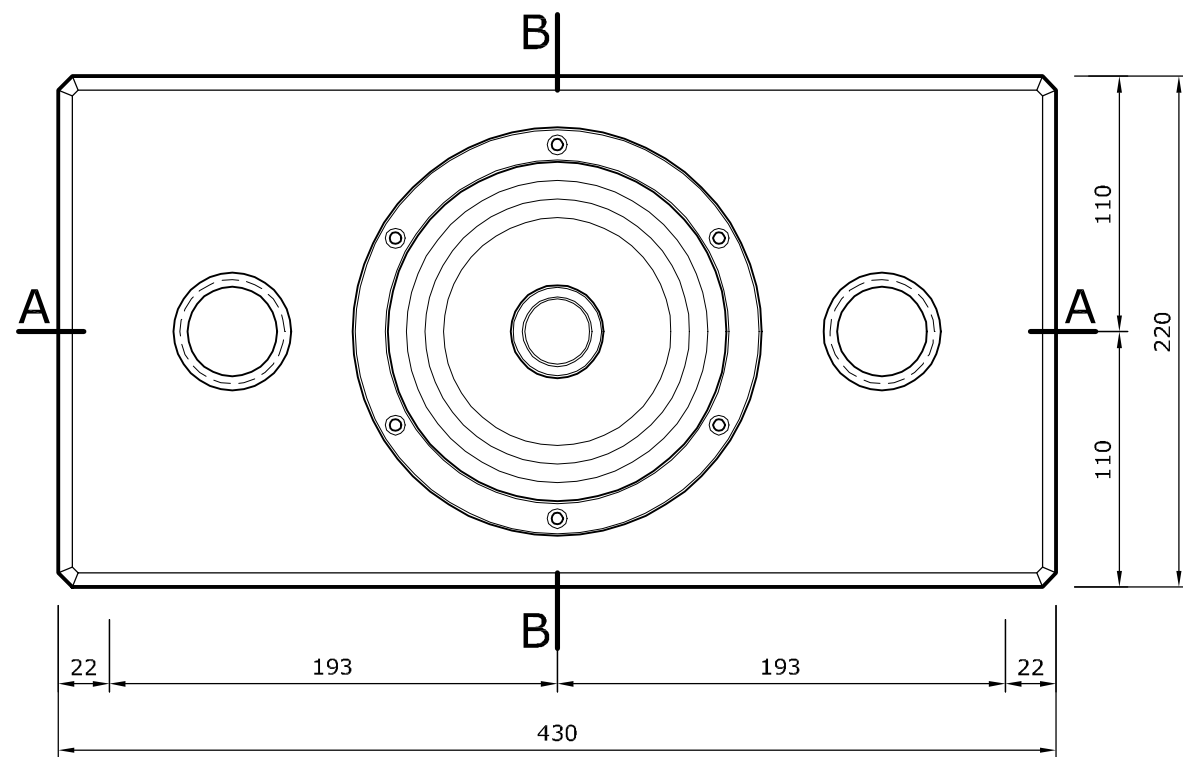

section AA

section BB

front view

side view

Humble Homemade Hifi - USB Mk-II © 2011

* 22mm + 6mm mdf

* driver: Seas T18RE/XFCTV2 - H1333-08/06 (1x) Vbox=18 liter, fb=40Hz, f3=41Hz