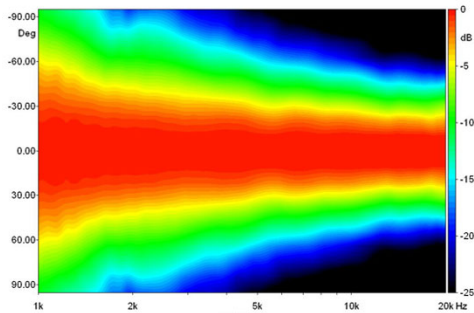

### NOTES:

Sold only in combination with a FaitalPRO 1" HF Driver

- (1) 4 π sr acoustic loading
- (2) Average value in frequency range: 1.6÷16 KHz
- (3) Average values on horizontal and vertical planes

DIRECTIVITY INDEX

BEAMWIDTH

HORIZONTAL BEAMWIDTH

VERTICAL BEAMWIDTH

HORIZONTAL POLAR PATTERN

VERTICAL POLAR PATTERN