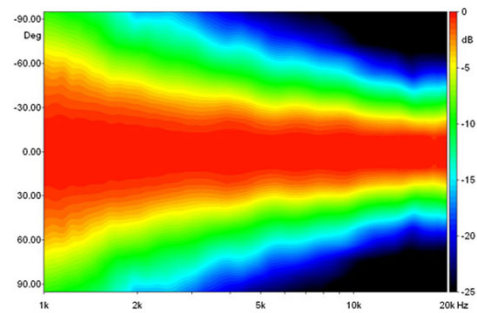

### NOTES:

Sold only in combination with a FaitalPRO 1" HF Driver

- (1) 4 π sr acoustic loading
- (2) Average value in frequency range: 1.6÷16 KHz
- (3) Average values on horizontal and vertical planes

DIRECTIVITY INDEX

BEAMWIDTH

HORIZONTAL BEAMWIDTH

VERTICAL BEAMWIDTH

HORIZONTAL POLAR PATTERN

VERTICAL POLAR PATTERN