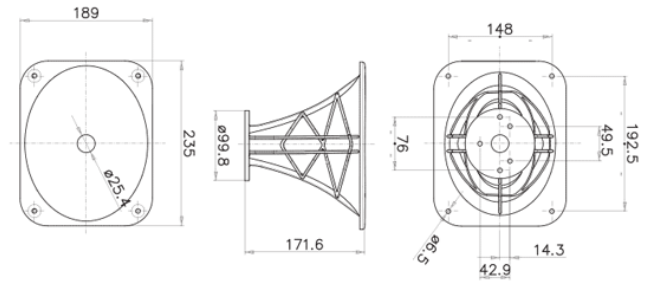

NOTES:

Sold only in combination with a FaitalPRO 1" HF Driver

- (1) 4 π sr acoustic loading
- (2) Average value in frequency range: 1.6÷16 KHz
- (3) Average values on horizontal and vertical planes