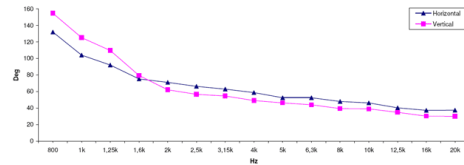

### NOTES:

Sold only in combination with a FaitalPRO 1" HF Driver

- (1) 4 π sr acoustic loading
- (2) Average value in frequency range: 1.6÷16 KHz
- (3) Average values on horizontal and vertical planes

DIRECTIVITY INDEX

BEAMWIDTH

HORIZONTAL BEAMWIDTH

VERTICAL BEAMWIDTH

HORIZONTAL POLAR PATTERN

VERTICAL POLAR PATTERN