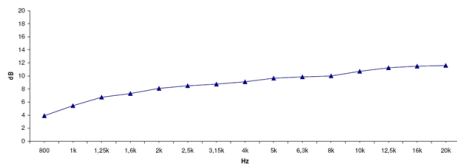

DIRECTIVITY INDEX

HORIZONTAL BEAMWIDTH