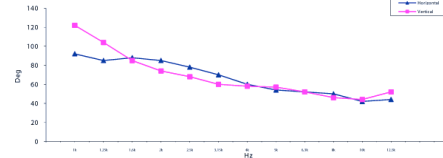

LTH142

1.4" Elliptical Tractrix

NOMINAL SPECIFICATIONS

Type	Elliptical Tractrix
Throat Diameter	35.6 mm (1.4 in)
Frequency Range	0.5÷18 kHz
Recommended Crossover Freq.	0.8 kHz
Horizontal Nominal Coverage (-6dB)	60°
Vertical Nominal Coverage (-6dB)	50°
Directivity Index	9.5 dB
Material	PC/ABS
Mouth Height	240 mm (9.5 in)
Mouth Width	350 mm (13.8 in)
Depth	233 mm (9.2 in)
Mouth Mounting Holes (4x)	6.5 mm (0.26 in)
Net Weight	890 g (1.96 lb)
Shipping Box (Single Carton Box)	380 x 255 x 245 mm (15.0 x 10.0 x 9.6 in)
Shipping Weight	1.44 kg (3.17 lb)
NET Air Volume filled by HF Horn	2.5 dm ³ (0.088 ft ³)

PART NUMBER

Part Number TR992586

NOTES:

Sold only in combination with a FaitalPRO 1.4" HF Driver

- (1) 4 π sr acoustic loading
- (2) Average value in frequency range: 1÷12.5 KHz
- (3) Average values on horizontal and vertical planes

DIRECTIVITY INDEX

BEAMWIDTH

HORIZONTAL BEAMWIDTH

VERTICAL BEAMWIDTH

HORIZONTAL POLAR PATTERN

VERTICAL POLAR PATTERN